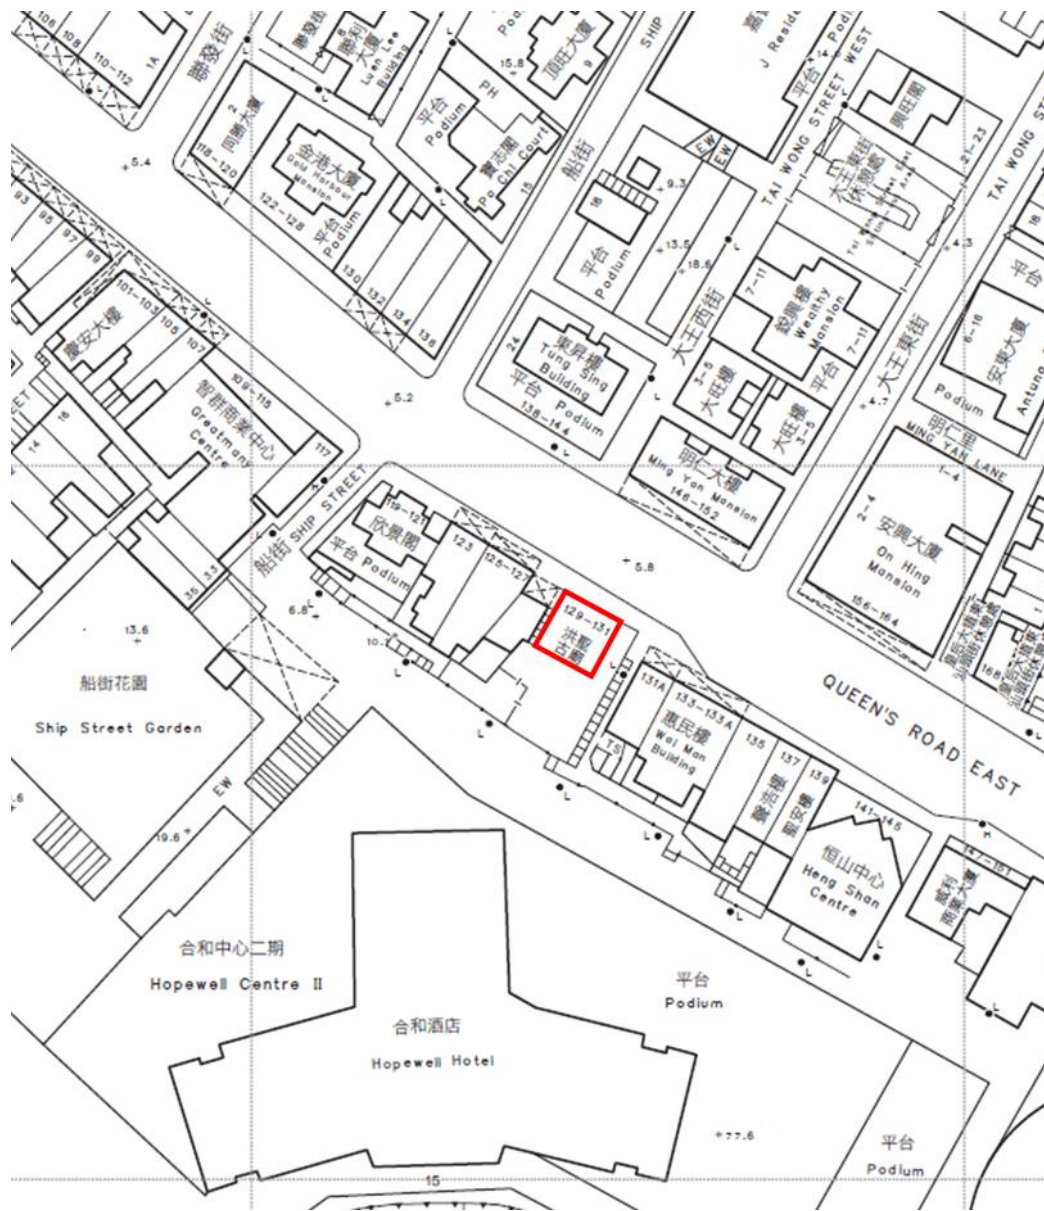

**Proposed Monument Boundary of
Hung Shing Temple
Nos. 129 & 131 Queen's Road East, Wan Chai, Hong Kong**

* The red line delineates the area to be considered for declaration as monument.