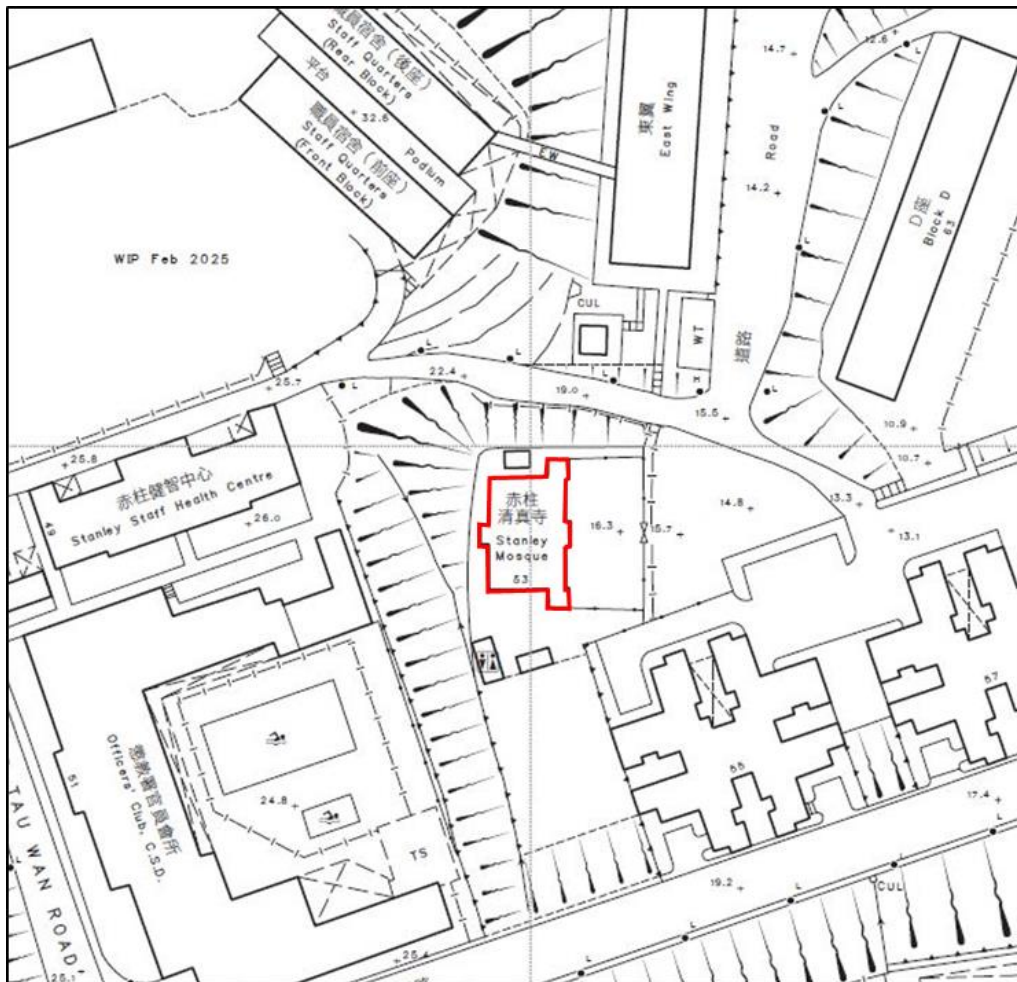

**Proposed Monument Boundary of
Stanley Mosque
No. 53 Tung Tau Wan Road, Stanley, Hong Kong**

*The red line delineates the area to be considered for declaration as monument.