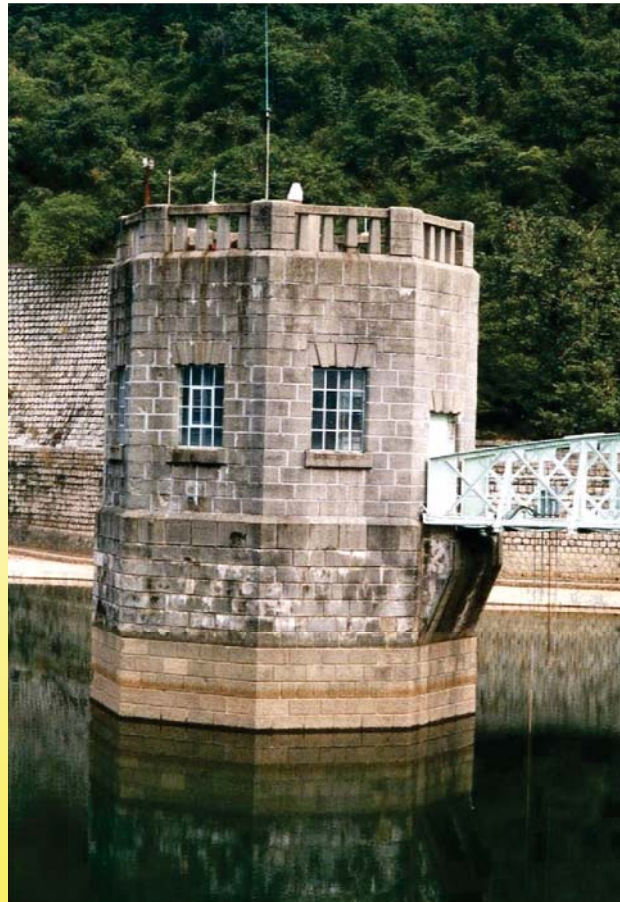

新界荃灣城門（銀禧）水塘水掣房  
Shing Mun (Jubilee) Reservoir, Valve Tower, Tsuen Wan, N.T.

Number 220

新界荃灣城門（銀禧）水塘水掣房  
Shing Mun (Jubilee) Reservoir, Valve Tower, Tsuen Wan, N.T.

Number 220