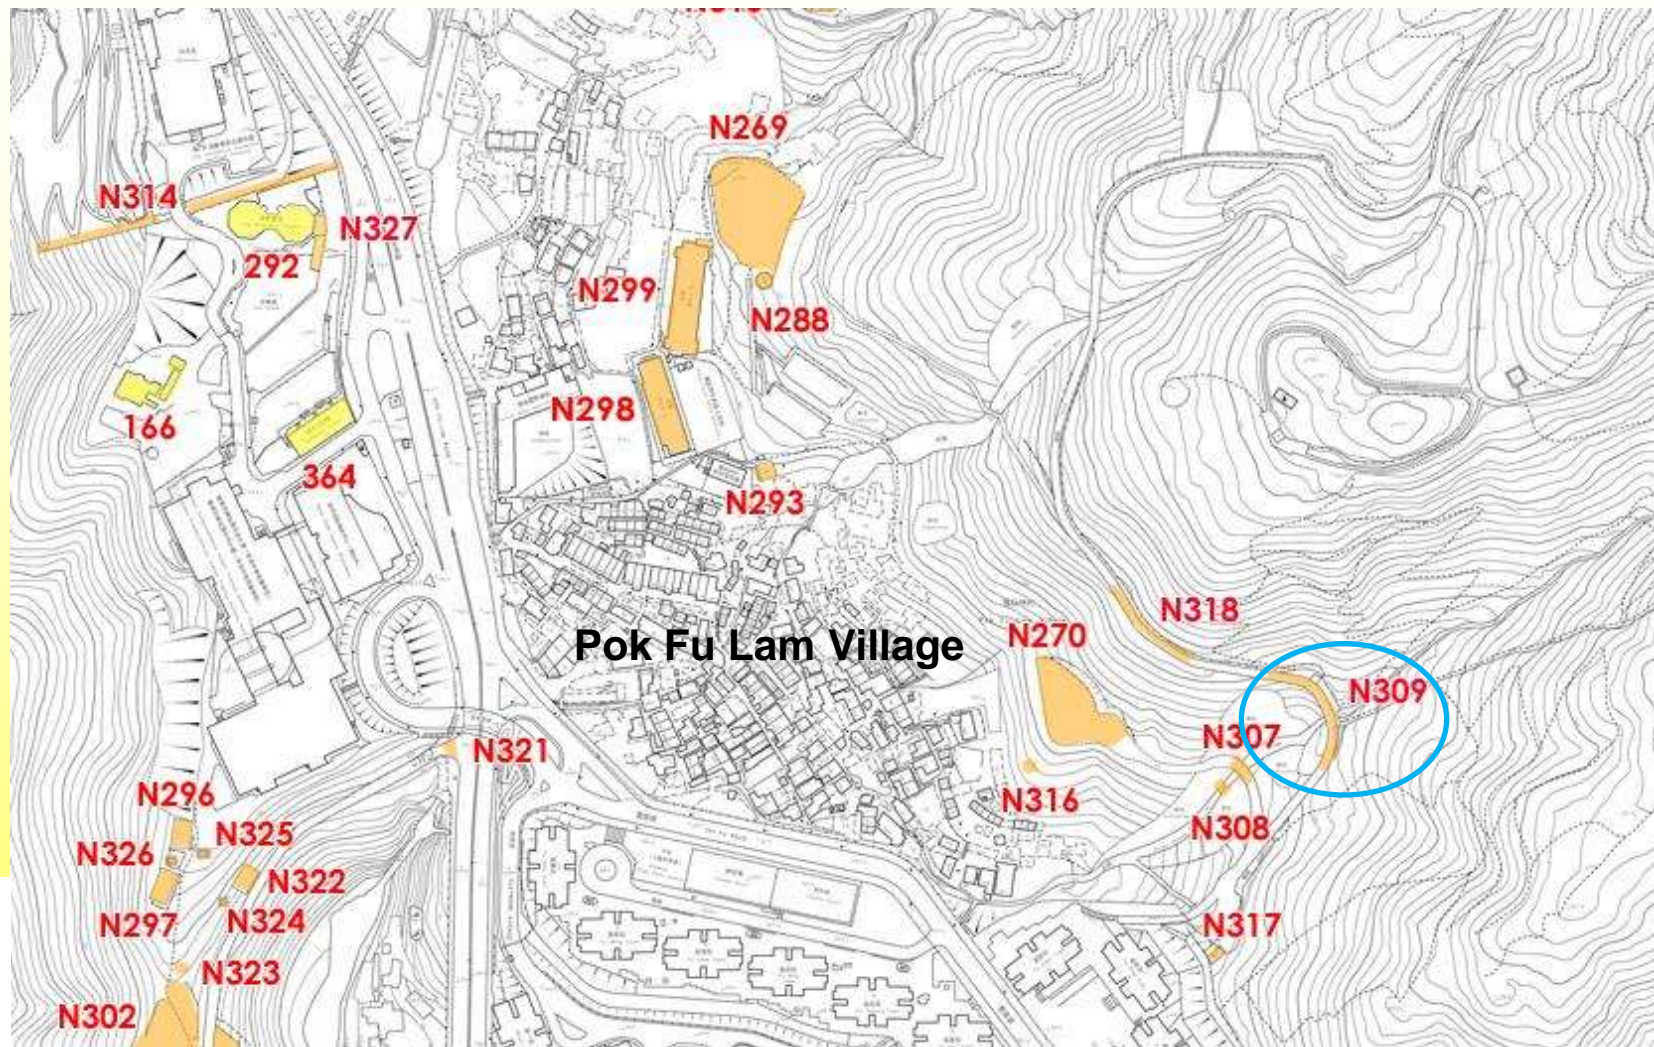

N307

For identification of location only, not exact boundary

香港薄扶林舊牛奶公司溪流橫道
Old Dairy Farm, Stream Crossings, Pok Fu Lam, H.K.

N307

香港薄扶林舊牛奶公司溪流橫道
Old Dairy Farm, Stream Crossings, Pok Fu Lam, H.K.

N307

香港薄扶林舊牛奶公司溪流橫道
Old Dairy Farm, Stream Crossings, Pok Fu Lam, H.K.

N308

For identification of location only, not exact boundary

香港薄扶林舊牛奶公司溪流橫道
Old Dairy Farm, Stream Crossings, Pok Fu Lam, H.K.

N308

香港薄扶林舊牛奶公司溪流橫道
Old Dairy Farm, Stream Crossings, Pok Fu Lam, H.K.

N309

- 11-SW-17A
- 11-SW-17B
- 11-SW-17C
- 11-SW-17D

For identification of location only, not exact boundary

香港薄扶林舊牛奶公司溪流橫道
Old Dairy Farm, Stream Crossings, Pok Fu Lam, H.K.

N309

香港薄扶林舊牛奶公司溪流橫道
Old Dairy Farm, Stream Crossings, Pok Fu Lam, H.K.

For identification of location only, not exact boundary

香港薄扶林舊牛奶公司溪流橫道
Old Dairy Farm, Stream Crossings, Pok Fu Lam, H.K.

N310

香港薄扶林舊牛奶公司溪流橫道
Old Dairy Farm, Stream Crossings, Pok Fu Lam, H.K.

For identification of location only, not exact boundary

香港薄扶林舊牛奶公司溪流橫道
Old Dairy Farm, Stream Crossings, Pok Fu Lam, H.K.