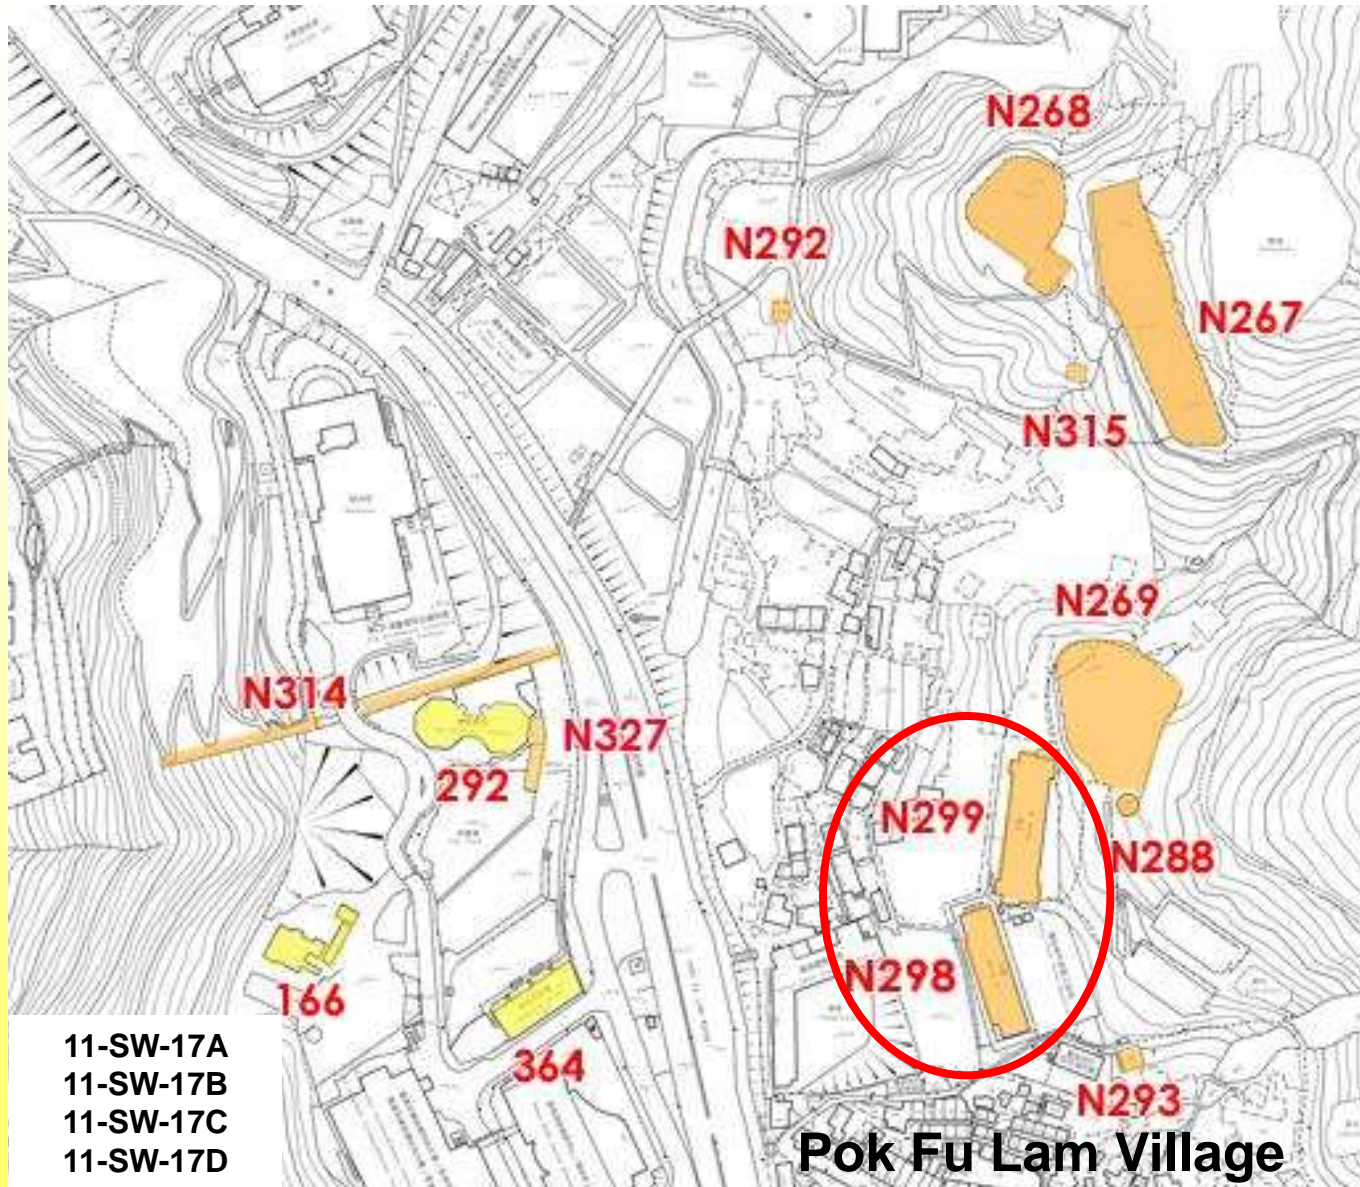

香港薄扶林舊牛奶公司職員宿舍A座及B座

Old Dairy Farm, Staff Quarters Block A and Block B, Pok Fu Lam, H.K.

N298
& N299

11-SW-17A
11-SW-17B
11-SW-17C
11-SW-17D

Pok Fu Lam Village

For identification of location only, not exact boundary

N298 & N299

香港薄扶林舊牛奶公司職員宿舍A座及B座

Old Dairy Farm, Staff Quarters Block A and Block B, Pok Fu Lam, H.K.

Block A
(N298)

Block A

Block A

Block B

Block B (N299)

香港薄扶林道舊牛奶公司豬舍
Old Dairy Farm, Piggeries, Pok Fu Lam Road, H.K.

N300

Chi Fu Fa Yuen

11-SW-22B

For identification of location only, not exact boundary

香港薄扶林道舊牛奶公司豬舍
Old Dairy Farm, Piggeries, Pok Fu Lam Road, H.K.

N300

香港薄扶林道舊牛奶公司豬舍
Old Dairy Farm, Piggeries, Pok Fu Lam Road, H.K.

N301

For identification of location only, not exact boundary

香港薄扶林道舊牛奶公司豬舍
Old Dairy Farm, Piggeries, Pok Fu Lam Road, H.K.

N301

香港薄扶林道舊牛奶公司豬舍
Old Dairy Farm, Piggeries, Pok Fu Lam Road, H.K.