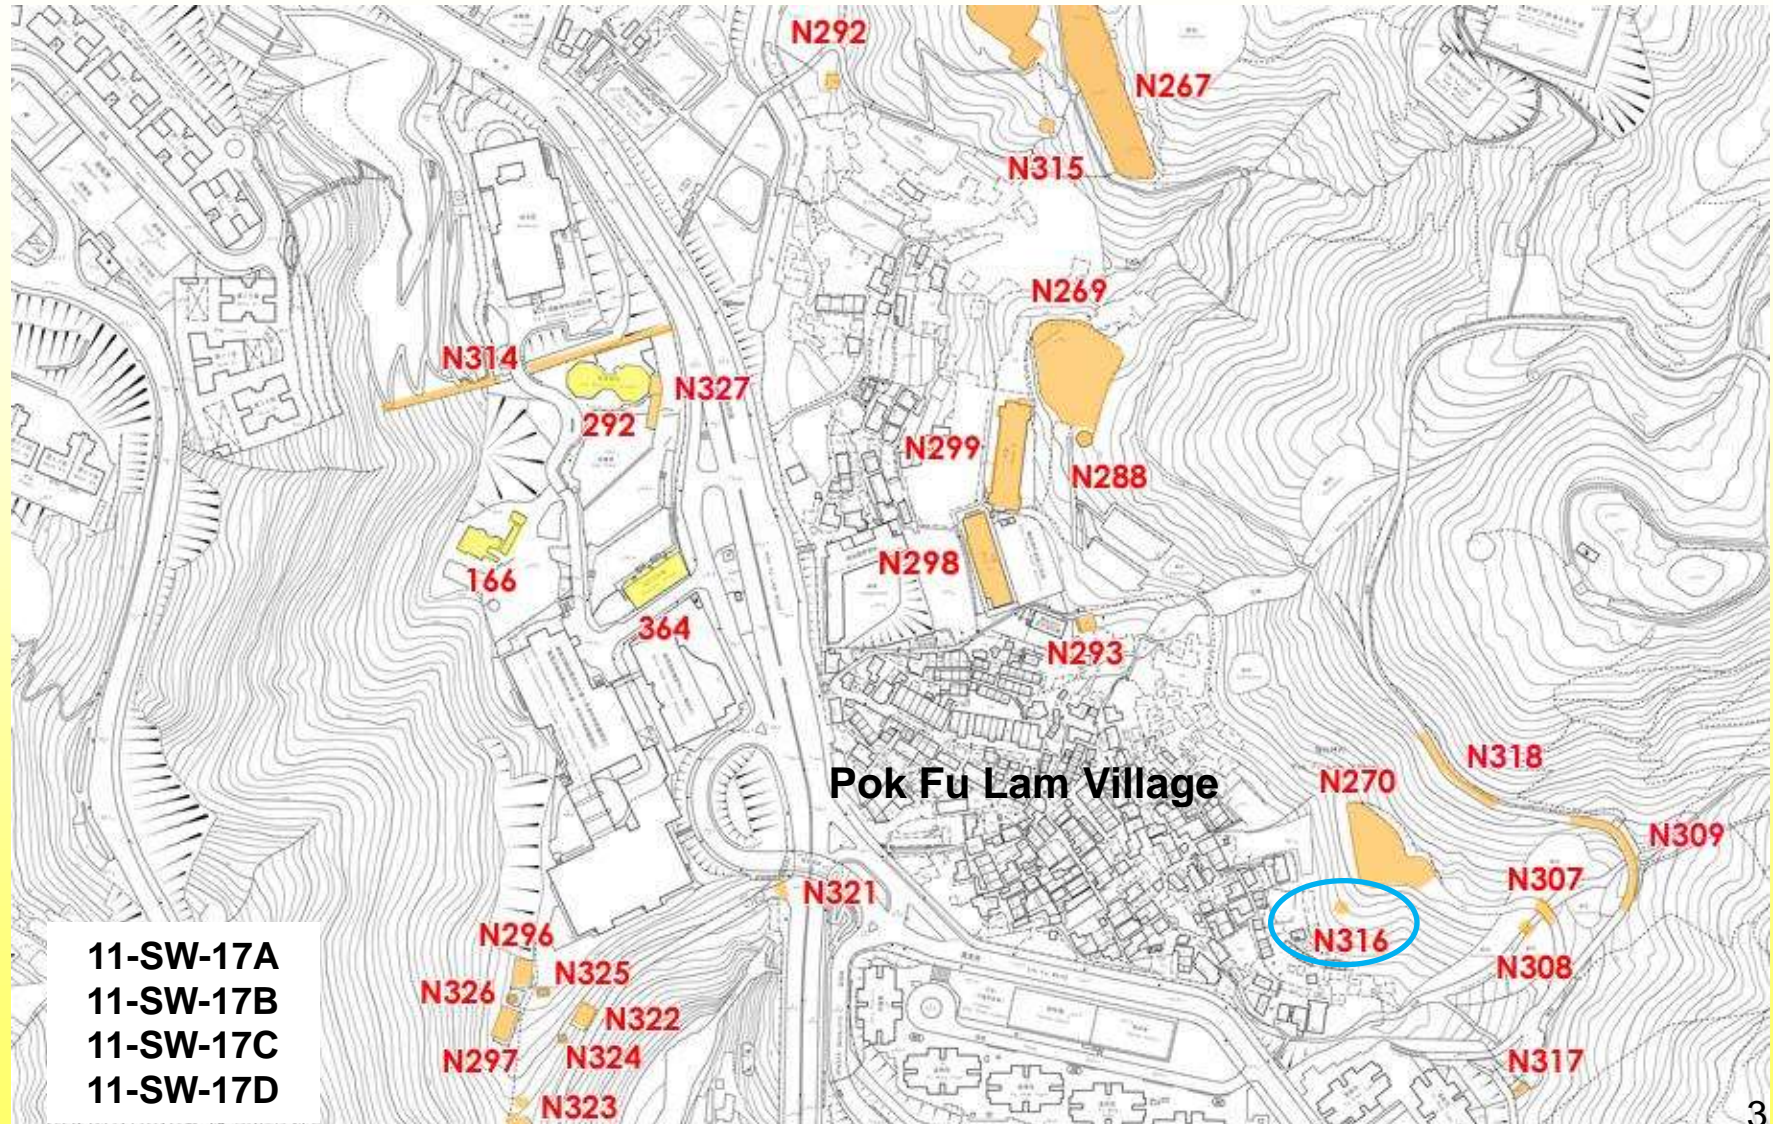

N314

11-SW-17A
11-SW-17B
11-SW-17C
11-SW-17D

For identification of location only, not exact boundary

香港薄扶林伯大尼修院與舊牛奶公司之間的古牆
Old Wall between Bethanie and Old Dairy Farm, Pok Fu Lam, H.K.

N314

香港薄扶林伯大尼修院與舊牛奶公司之間的古牆
Old Wall between Bethanie and Old Dairy Farm, Pok Fu Lam, H.K.

N314

香港薄扶林舊牛奶公司濾水池
Old Dairy Farm, Water Filter, Pok Fu Lam, H.K.

N315

11-SW-17A
11-SW-17B
11-SW-17C
11-SW-17D

For identification of location only, not exact boundary

香港薄扶林舊牛奶公司濾水池
Old Dairy Farm, Water Filter, Pok Fu Lam, H.K.

N315

香港薄扶林舊牛奶公司水池
Old Dairy Farm, Pond, Pok Fu Lam, H.K.

N316

- 11-SW-17A
- 11-SW-17B
- 11-SW-17C
- 11-SW-17D

For identification of location only, not exact boundary

香港薄扶林舊牛奶公司水池
Old Dairy Farm, Pond, Pok Fu Lam, H.K.