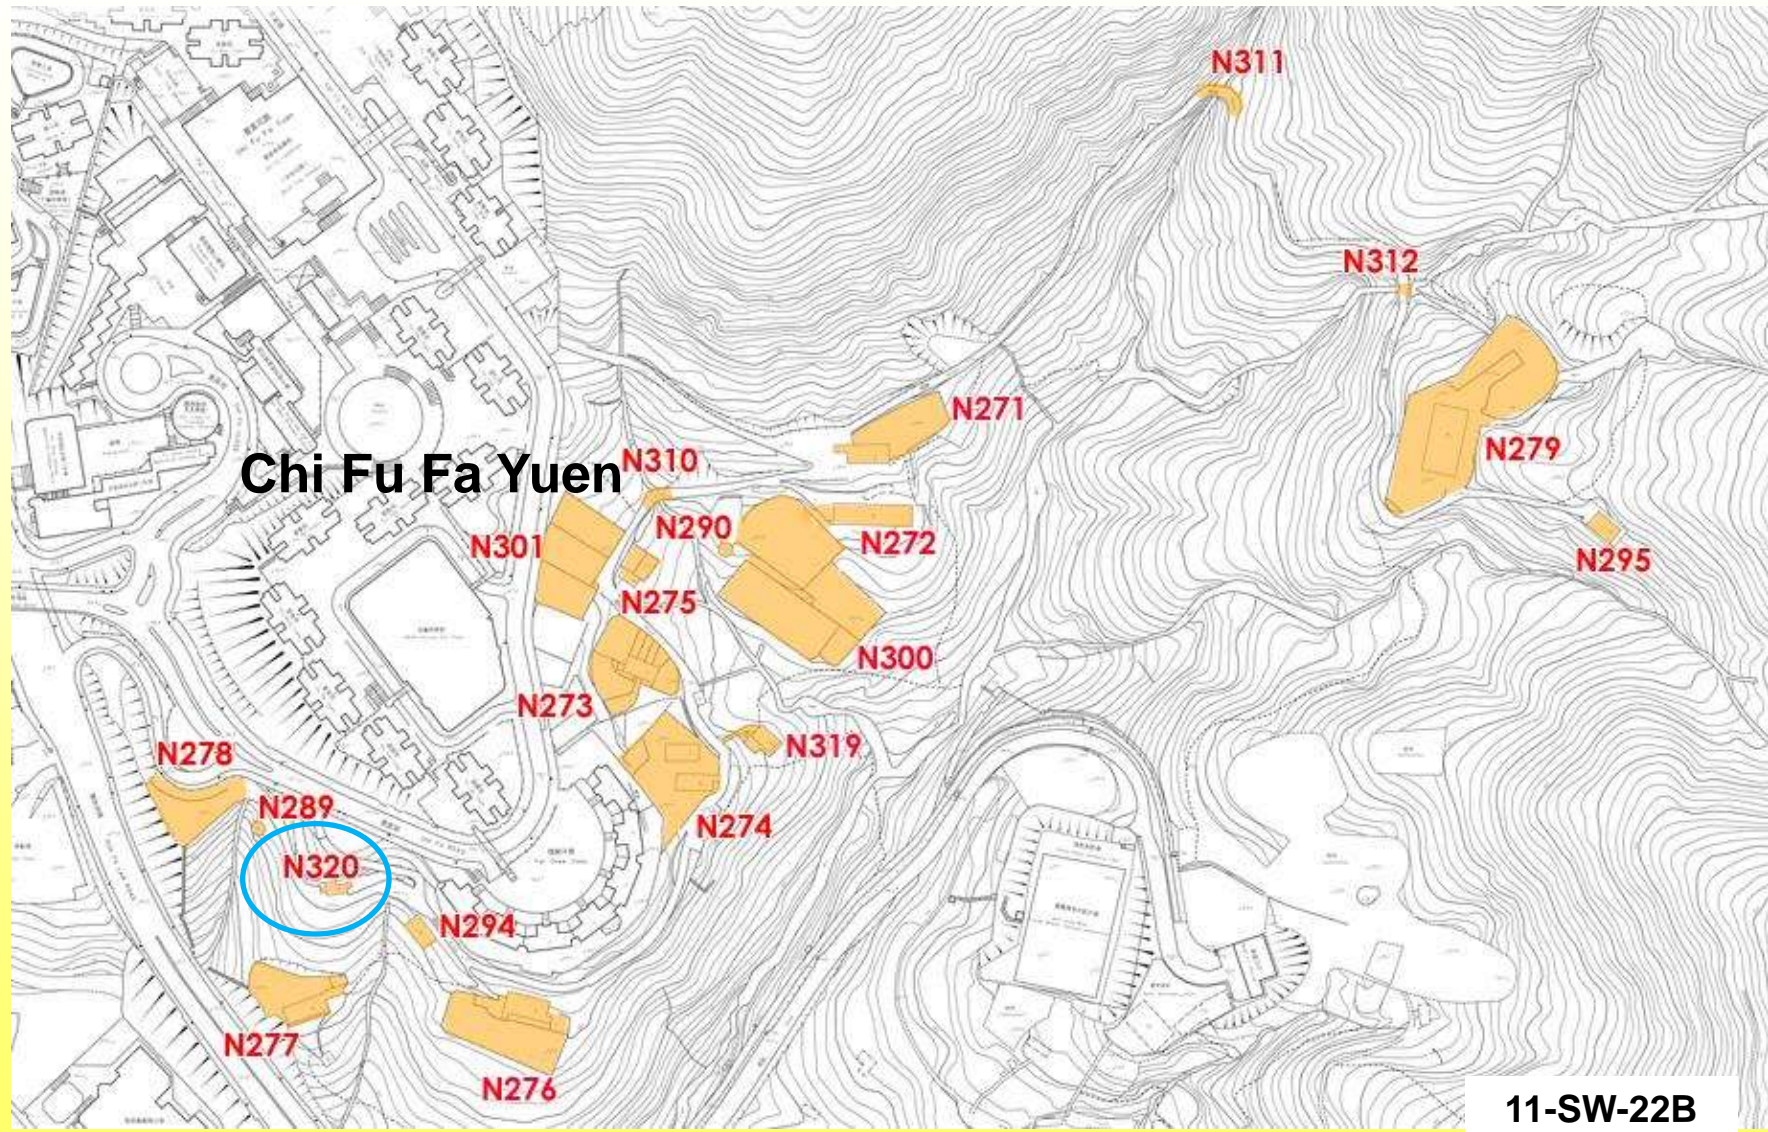

N318

For identification of location only, not exact boundary

香港薄扶林舊牛奶公司矮石牆
Old Dairy Farm, Parapet Wall, Pok Fu Lam, H.K.

N318

香港薄扶林舊牛奶公司牧牛員工宿舍
Old Dairy Farm, Cowboys' Quarters, Pok Fu Lam, H.K.

N319

For identification of location only, not exact boundary

香港薄扶林舊牛奶公司牧牛員工宿舍
Old Dairy Farm, Cowboys' Quarters, Pok Fu Lam, H.K.

N319

香港薄扶林舊牛奶公司乳品室
Old Dairy Farm, Dairy, Pok Fu Lam, H.K.

N320

Chi Fu Fa Yuen

11-SW-22B

For identification of location only, not exact boundary