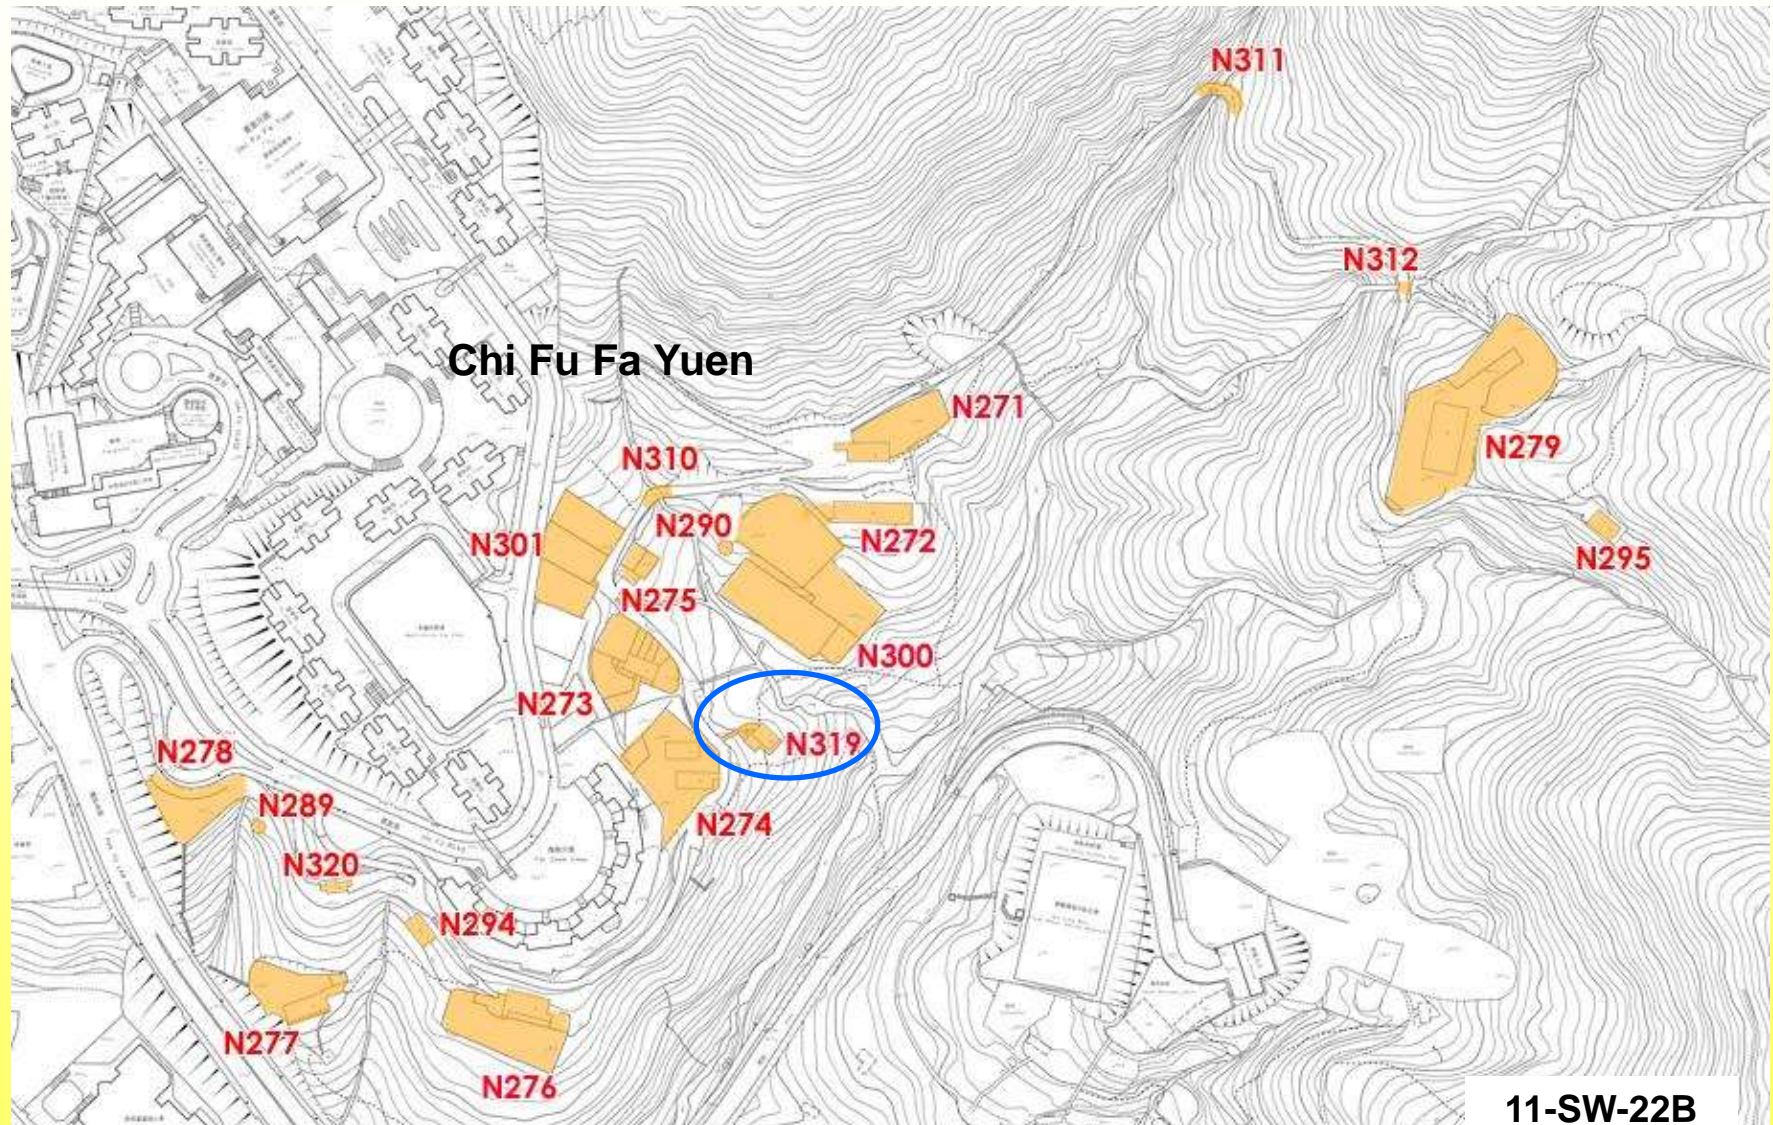

N318

For identification of location only, not exact boundary

香港薄扶林舊牛奶公司矮石牆
Old Dairy Farm, Parapet Wall, Pok Fu Lam, H.K.

N318

香港薄扶林舊牛奶公司牧牛員工宿舍
Old Dairy Farm, Cowboys' Quarters, Pok Fu Lam, H.K.

N319

For identification of location only, not exact boundary

香港薄扶林舊牛奶公司牧牛員工宿舍
Old Dairy Farm, Cowboys' Quarters, Pok Fu Lam, H.K.

N319

香港薄扶林舊牛奶公司乳品室
Old Dairy Farm, Dairy, Pok Fu Lam, H.K.

N320

Chi Fu Fa Yuen

11-SW-22B

For identification of location only, not exact boundary