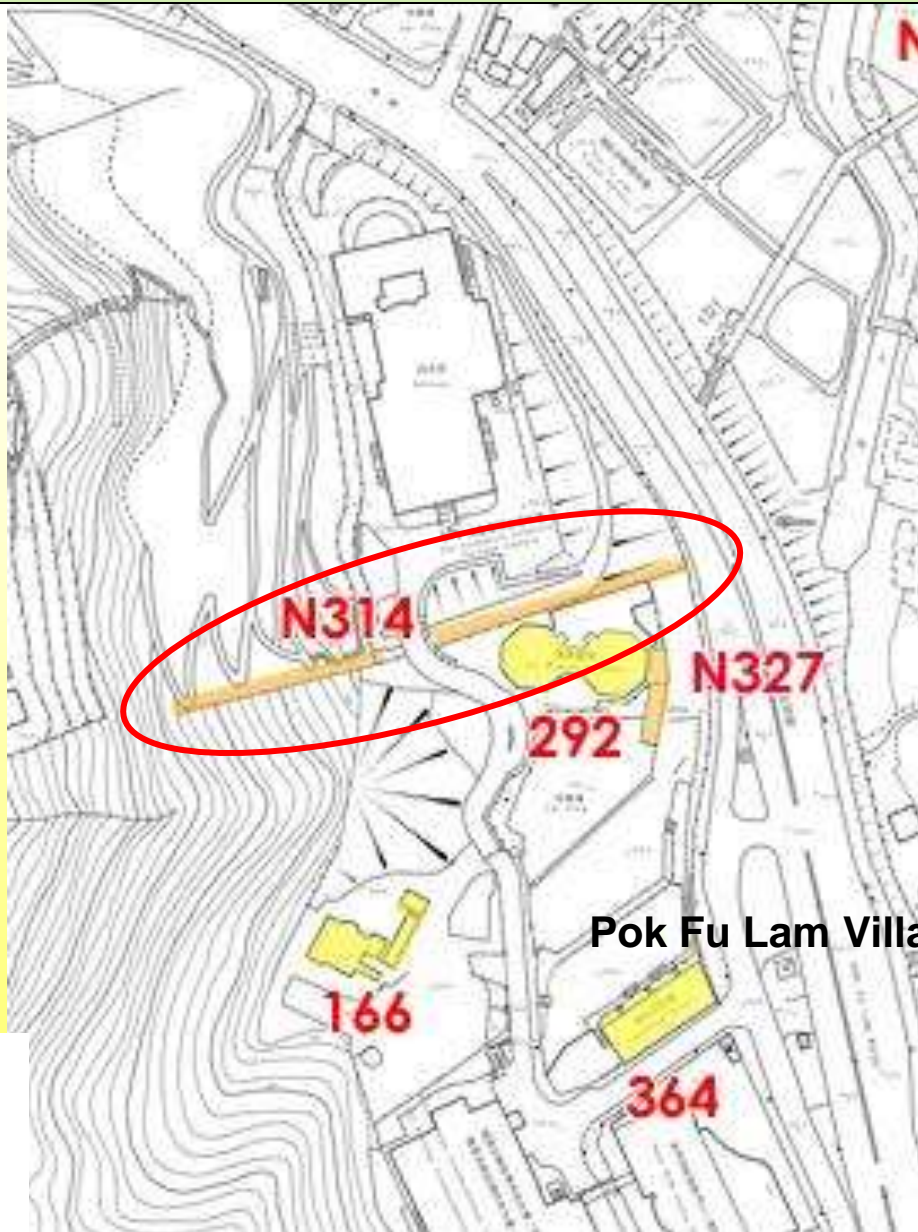

香港薄扶林舊牛奶公司溪流橫道
Old Dairy Farm, Stream Crossings, Pok Fu Lam, H.K.

N313

For identification of location only, not exact boundary

香港薄扶林舊牛奶公司溪流橫道
Old Dairy Farm, Stream Crossings, Pok Fu Lam, H.K.

N313

香港薄扶林伯大尼修院與舊牛奶公司之間的古牆
Old Wall between Bethanie and Old Dairy Farm, Pok Fu Lam, H.K.

N314

11-SW-17A
11-SW-17B
11-SW-17C
11-SW-17D

For identification of location only, not exact boundary

香港薄扶林伯大尼修院與舊牛奶公司之間的古牆
Old Wall between Bethanie and Old Dairy Farm, Pok Fu Lam, H.K.

N314

香港薄扶林伯大尼修院與舊牛奶公司之間的古牆
Old Wall between Bethanie and Old Dairy Farm, Pok Fu Lam, H.K.