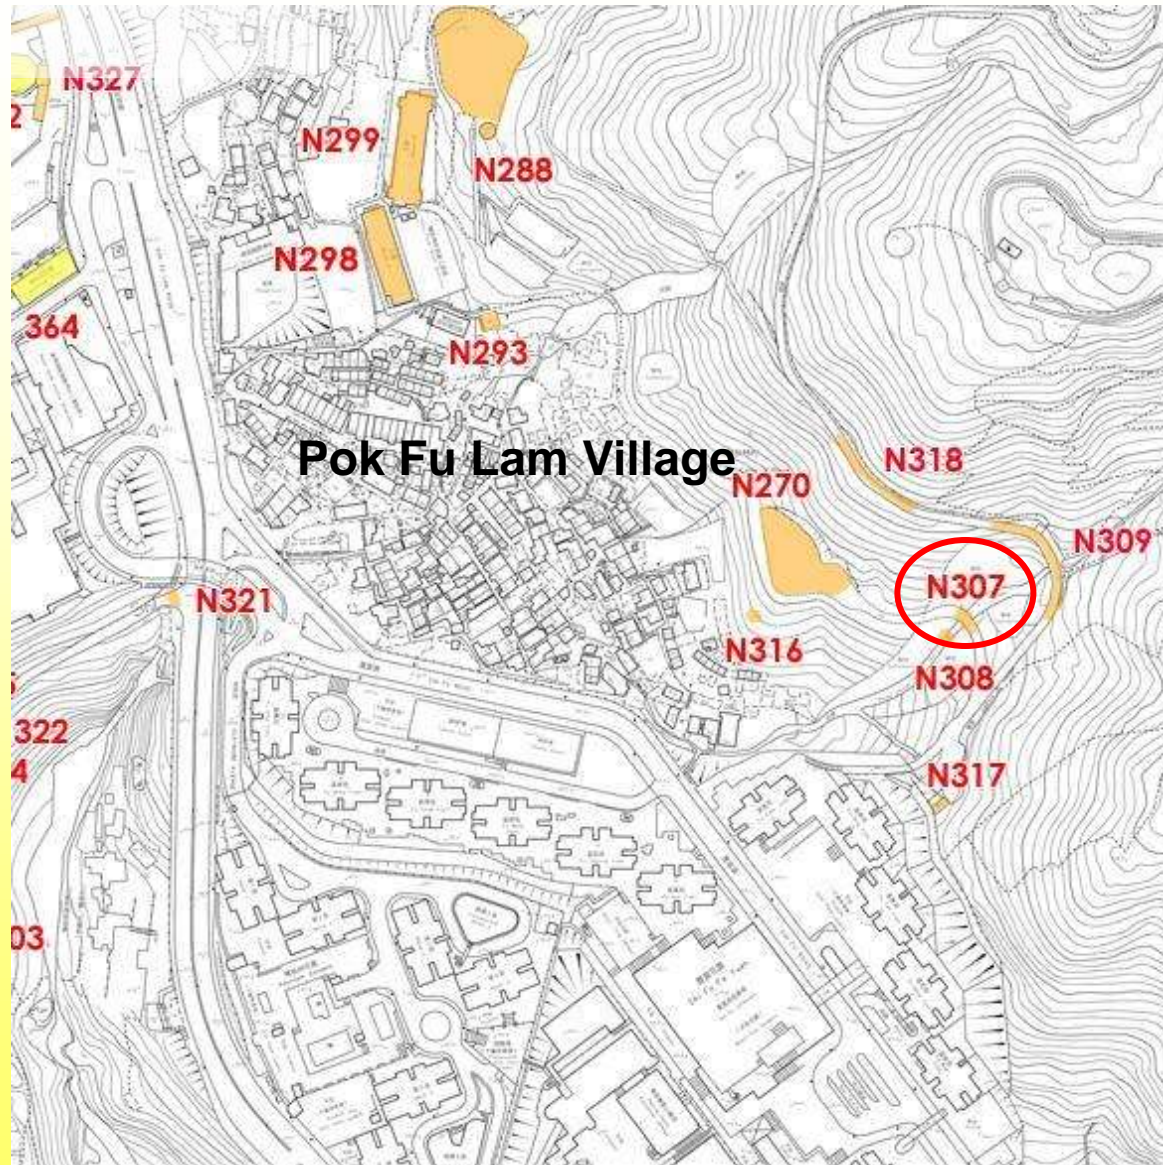

N305

香港薄扶林道舊牛奶公司豬舍
Old Dairy Farm, Piggeries, Pok Fu Lam Road, H.K.

N306

For identification of location only, not exact boundary

香港薄扶林道舊牛奶公司豬舍
Old Dairy Farm, Piggeries, Pok Fu Lam Road, H.K.

N306

香港薄扶林舊牛奶公司溪流橫道
Old Dairy Farm, Stream Crossings, Pok Fu Lam, H.K.

N307

For identification of location only, not exact boundary

香港薄扶林舊牛奶公司溪流橫道
Old Dairy Farm, Stream Crossings, Pok Fu Lam, H.K.

N307

香港薄扶林舊牛奶公司溪流橫道
Old Dairy Farm, Stream Crossings, Pok Fu Lam, H.K.

N307

香港薄扶林舊牛奶公司溪流橫道
Old Dairy Farm, Stream Crossings, Pok Fu Lam, H.K.

N308

For identification of location only, not exact boundary

香港薄扶林舊牛奶公司溪流橫道
Old Dairy Farm, Stream Crossings, Pok Fu Lam, H.K.

N308

香港薄扶林舊牛奶公司溪流橫道
Old Dairy Farm, Stream Crossings, Pok Fu Lam, H.K.

N309

- 11-SW-17A
- 11-SW-17B
- 11-SW-17C
- 11-SW-17D

For identification of location only, not exact boundary

香港薄扶林舊牛奶公司溪流橫道
Old Dairy Farm, Stream Crossings, Pok Fu Lam, H.K.

N309

香港薄扶林舊牛奶公司溪流橫道
Old Dairy Farm, Stream Crossings, Pok Fu Lam, H.K.

For identification of location only, not exact boundary