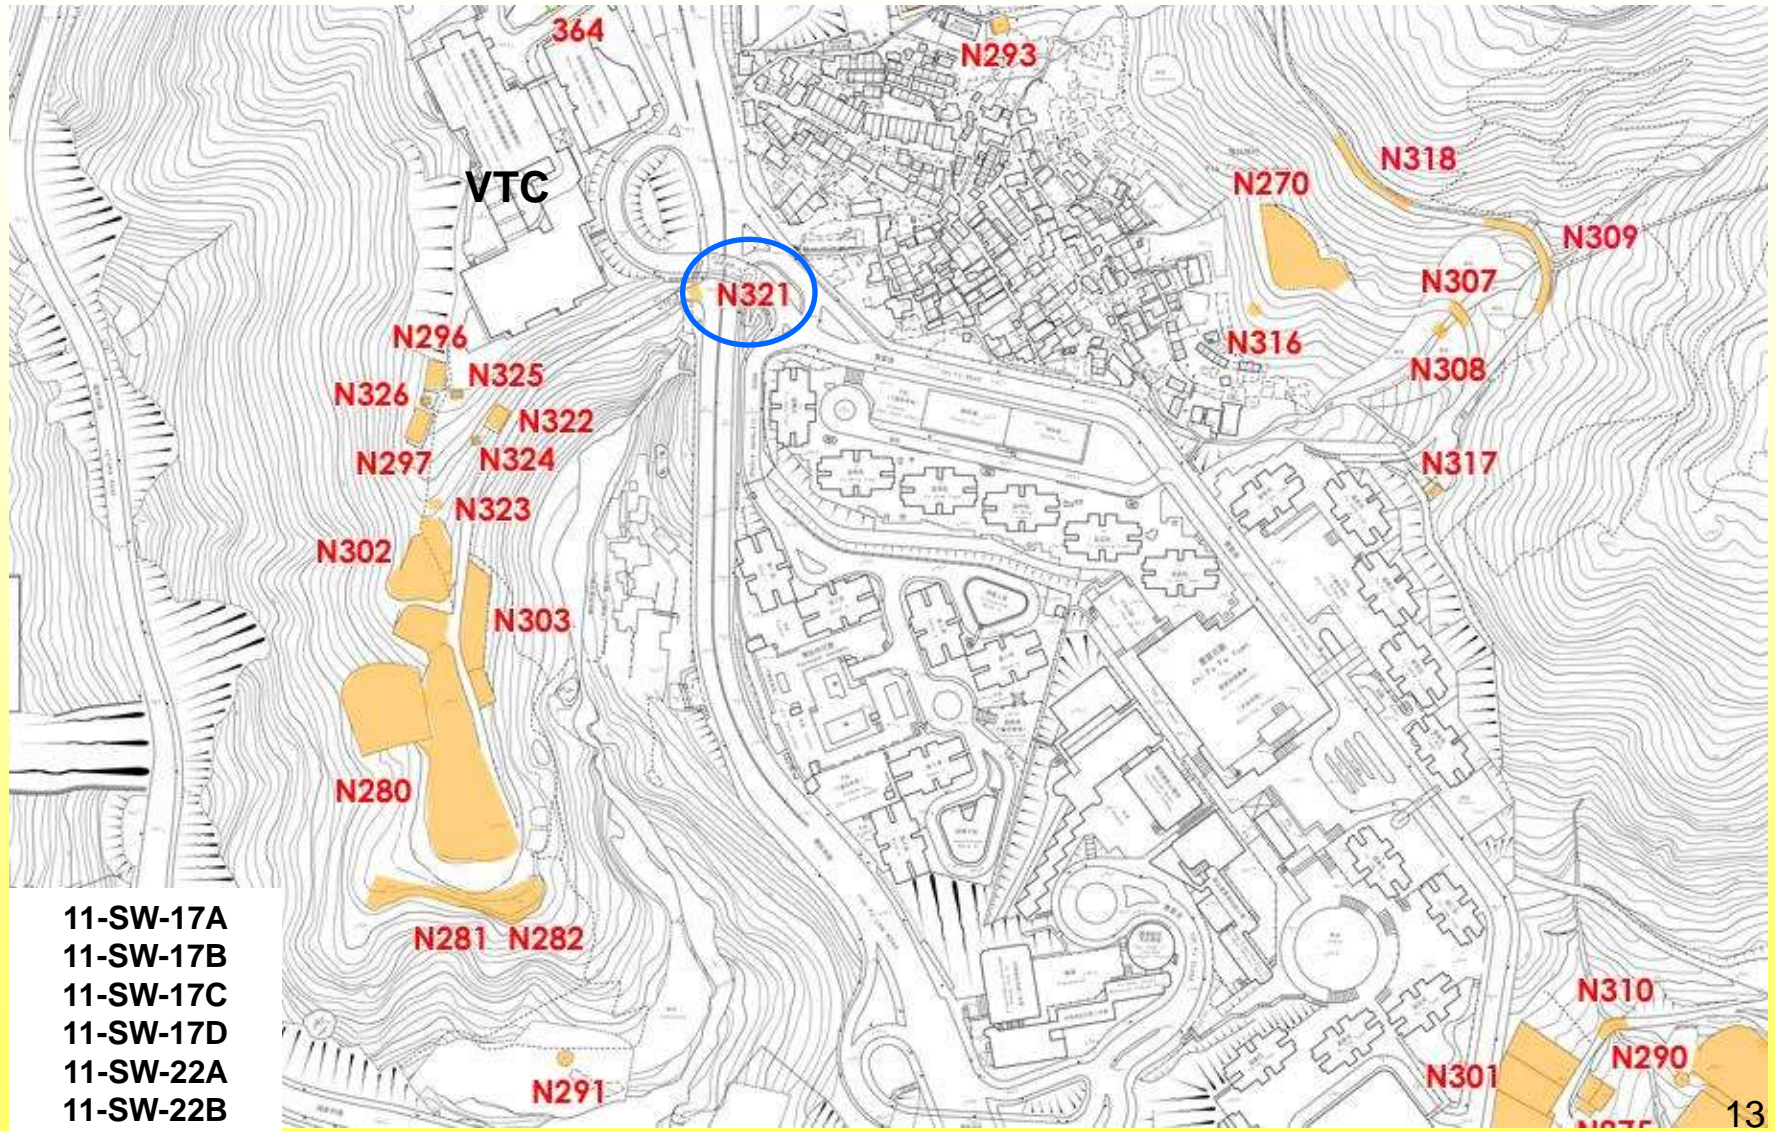

香港薄扶林舊牛奶公司入口處石柱
Old Dairy Farm, Entrance Gate Pillar, Pok Fu Lam, H.K.

N321

For identification of location only, not exact boundary