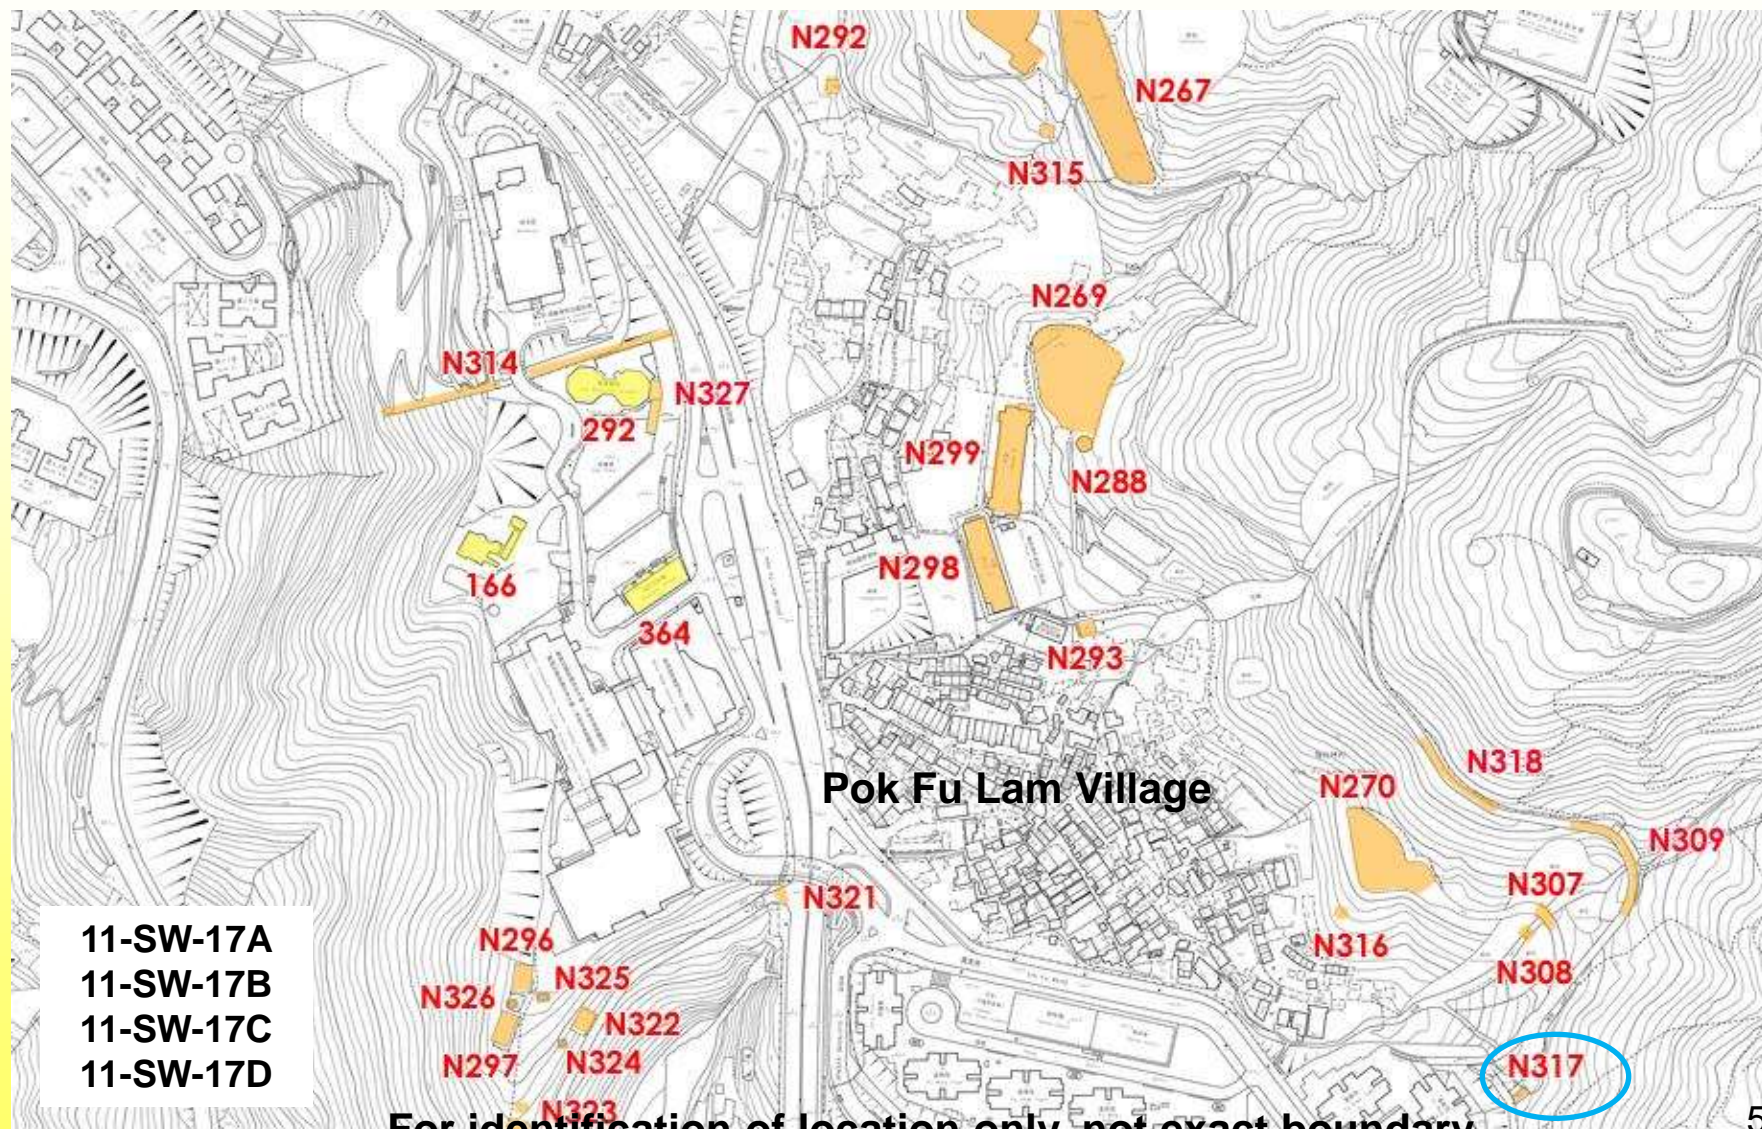

香港薄扶林舊牛奶公司水缸
Old Dairy Farm, Water Tank, Pok Fu Lam, H.K.

N317

For identification of location only, not exact boundary