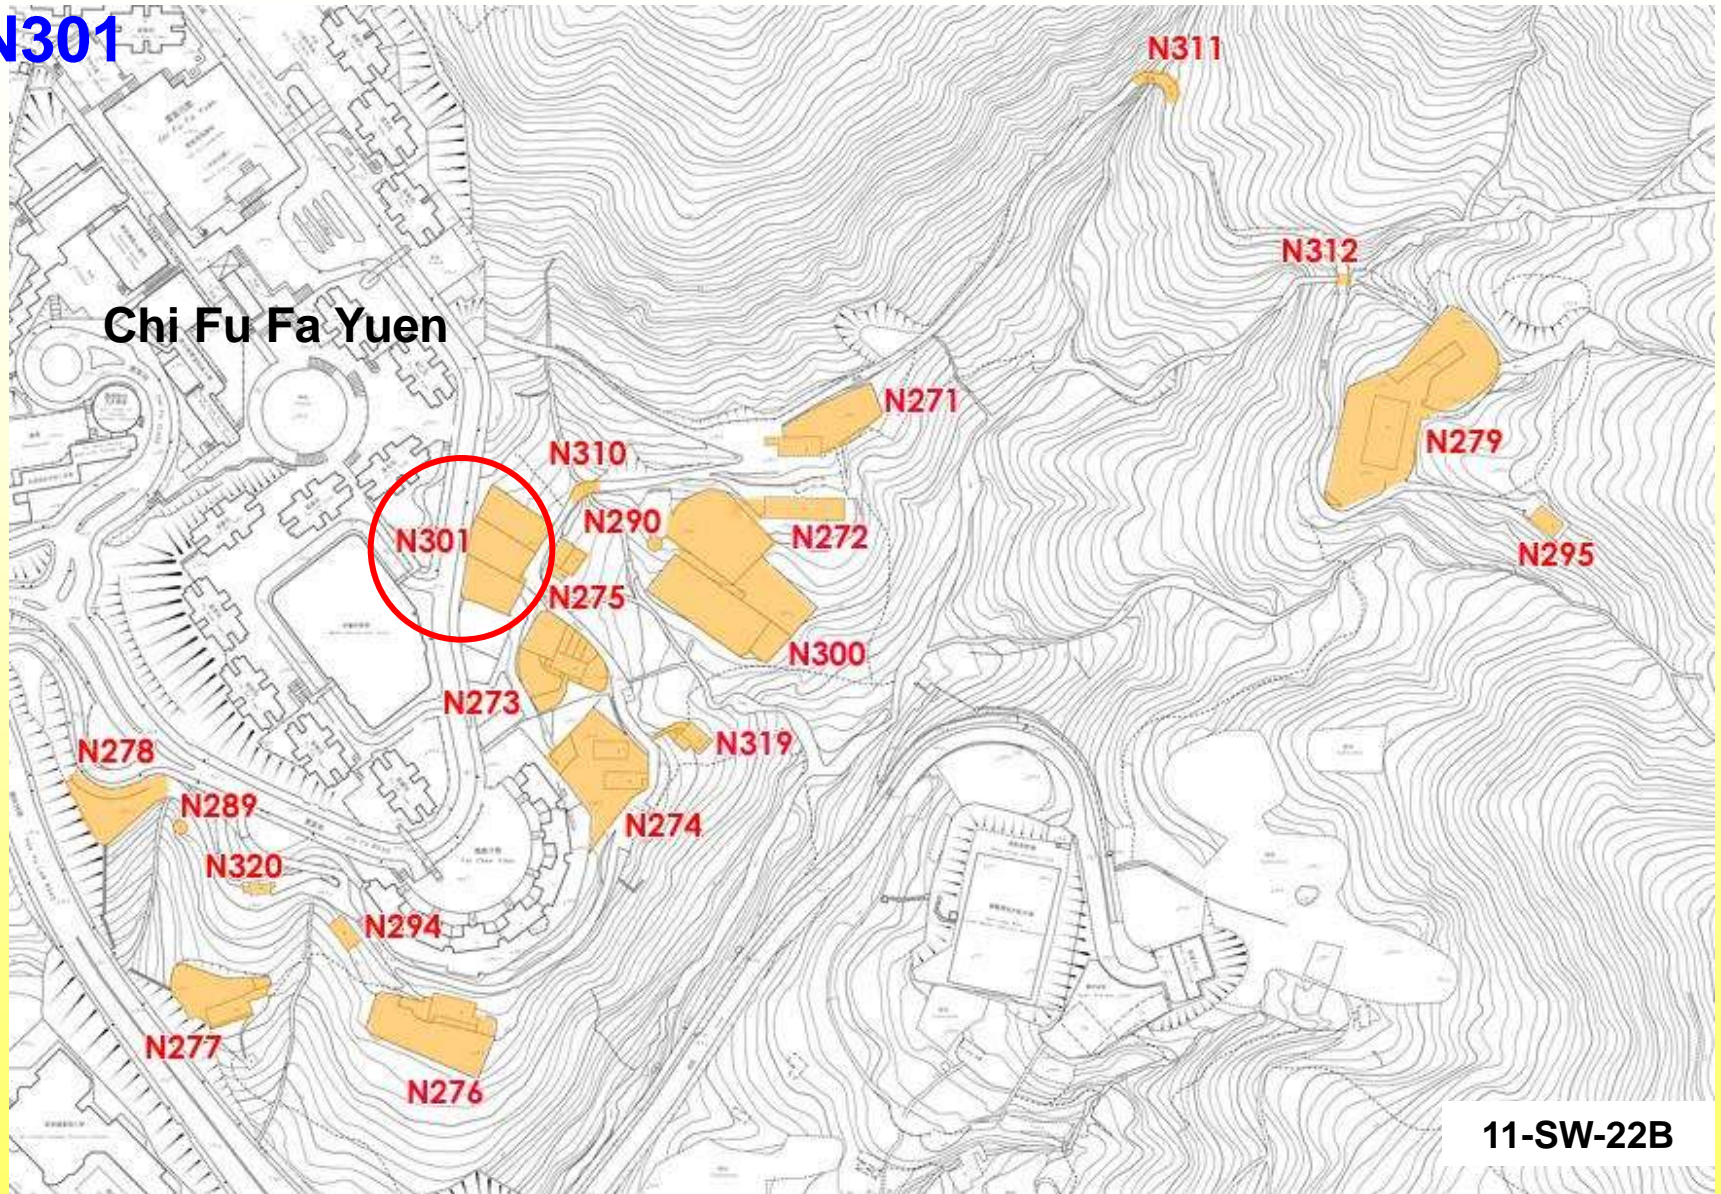

香港薄扶林舊牛奶公司職員宿舍A座及B座

Old Dairy Farm, Staff Quarters Block A and Block B, Pok Fu Lam, H.K.

N298
& N299

11-SW-17A
11-SW-17B
11-SW-17C
11-SW-17D

Pok Fu Lam Village

For identification of location only, not exact boundary

香港薄扶林道舊牛奶公司豬舍
Old Dairy Farm, Piggeries, Pok Fu Lam Road, H.K.

N300

Chi Fu Fa Yuen

11-SW-22B

For identification of location only, not exact boundary

香港薄扶林道舊牛奶公司豬舍
Old Dairy Farm, Piggeries, Pok Fu Lam Road, H.K.

N300

香港薄扶林道舊牛奶公司豬舍
Old Dairy Farm, Piggeries, Pok Fu Lam Road, H.K.

N301

For identification of location only, not exact boundary

香港薄扶林道舊牛奶公司豬舍
Old Dairy Farm, Piggeries, Pok Fu Lam Road, H.K.

N301

香港薄扶林道舊牛奶公司豬舍
Old Dairy Farm, Piggeries, Pok Fu Lam Road, H.K.

N302

11-SW-17C

For identification of location only, not exact boundary

香港薄扶林道舊牛奶公司豬舍
Old Dairy Farm, Piggeries, Pok Fu Lam Road, H.K.

N302

香港薄扶林道舊牛奶公司豬舍
Old Dairy Farm, Piggeries, Pok Fu Lam Road, H.K.

N303