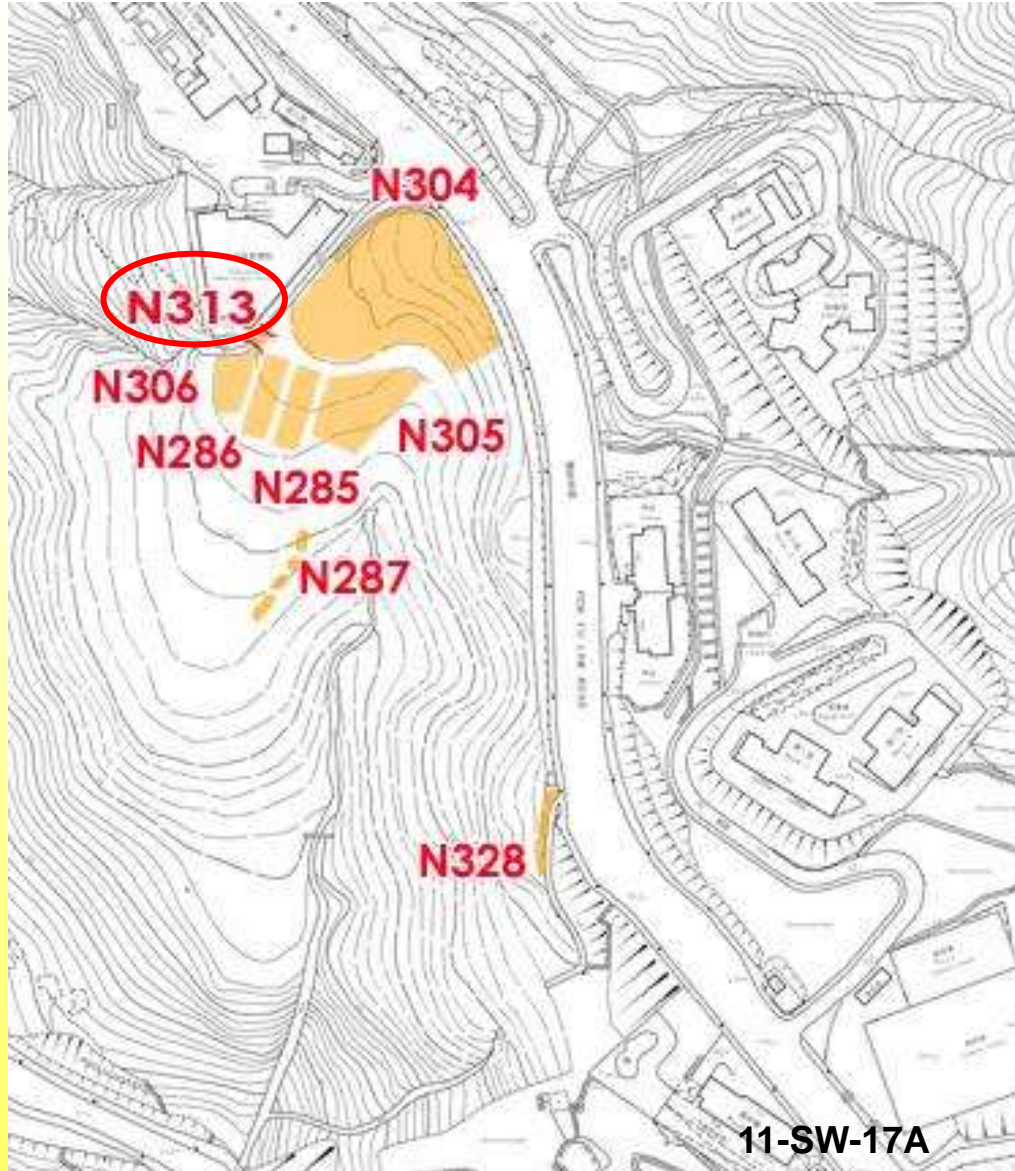

香港薄扶林舊牛奶公司溪流橫道
Old Dairy Farm, Stream Crossings, Pok Fu Lam, H.K.

N313

For identification of location only, not exact boundary