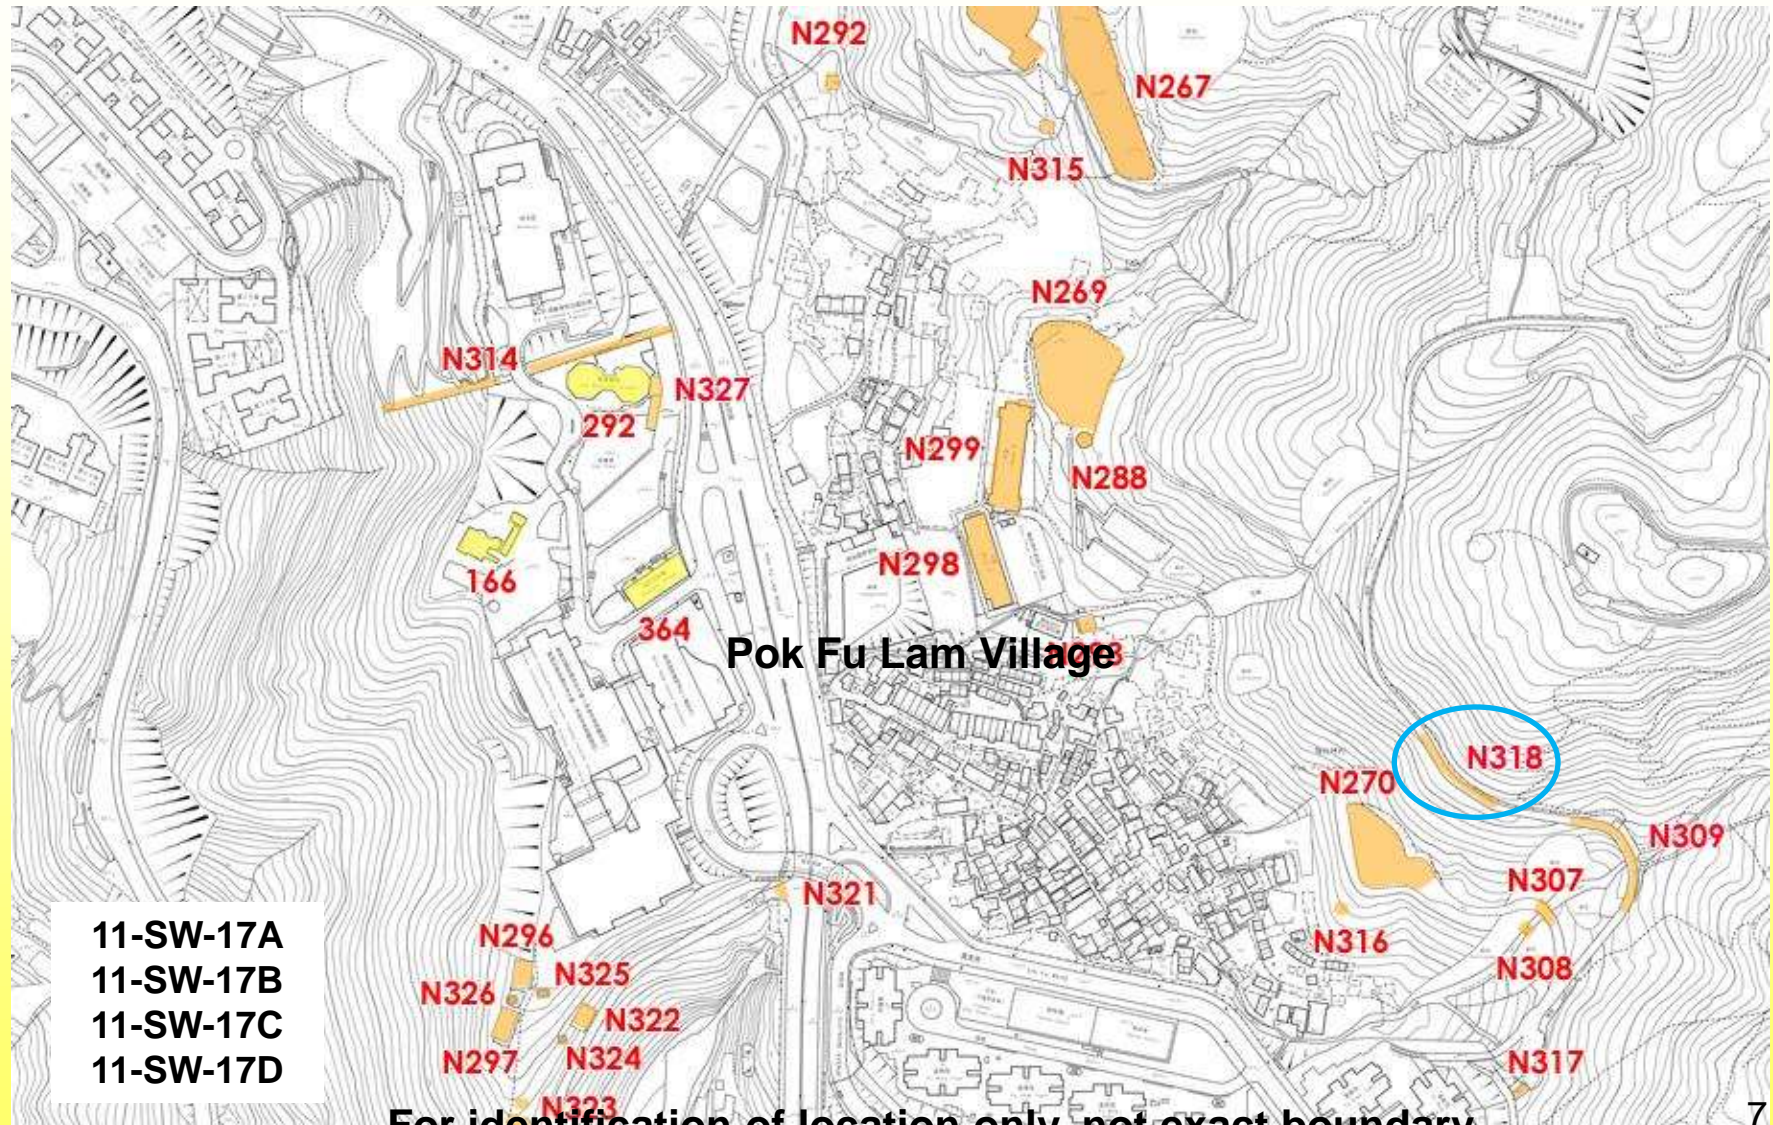

N316

香港薄扶林舊牛奶公司水缸
Old Dairy Farm, Water Tank, Pok Fu Lam, H.K.

N317

For identification of location only, not exact boundary

香港薄扶林舊牛奶公司水缸
Old Dairy Farm, Water Tank, Pok Fu Lam, H.K.

N317

香港薄扶林舊牛奶公司矮石牆 Old Dairy Farm, Parapet Wall, Pok Fu Lam, H.K.

N318

For identification of location only, not exact boundary

香港薄扶林舊牛奶公司矮石牆
Old Dairy Farm, Parapet Wall, Pok Fu Lam, H.K.

N318

香港薄扶林舊牛奶公司牧牛員工宿舍
Old Dairy Farm, Cowboys' Quarters, Pok Fu Lam, H.K.

N319

For identification of location only, not exact boundary