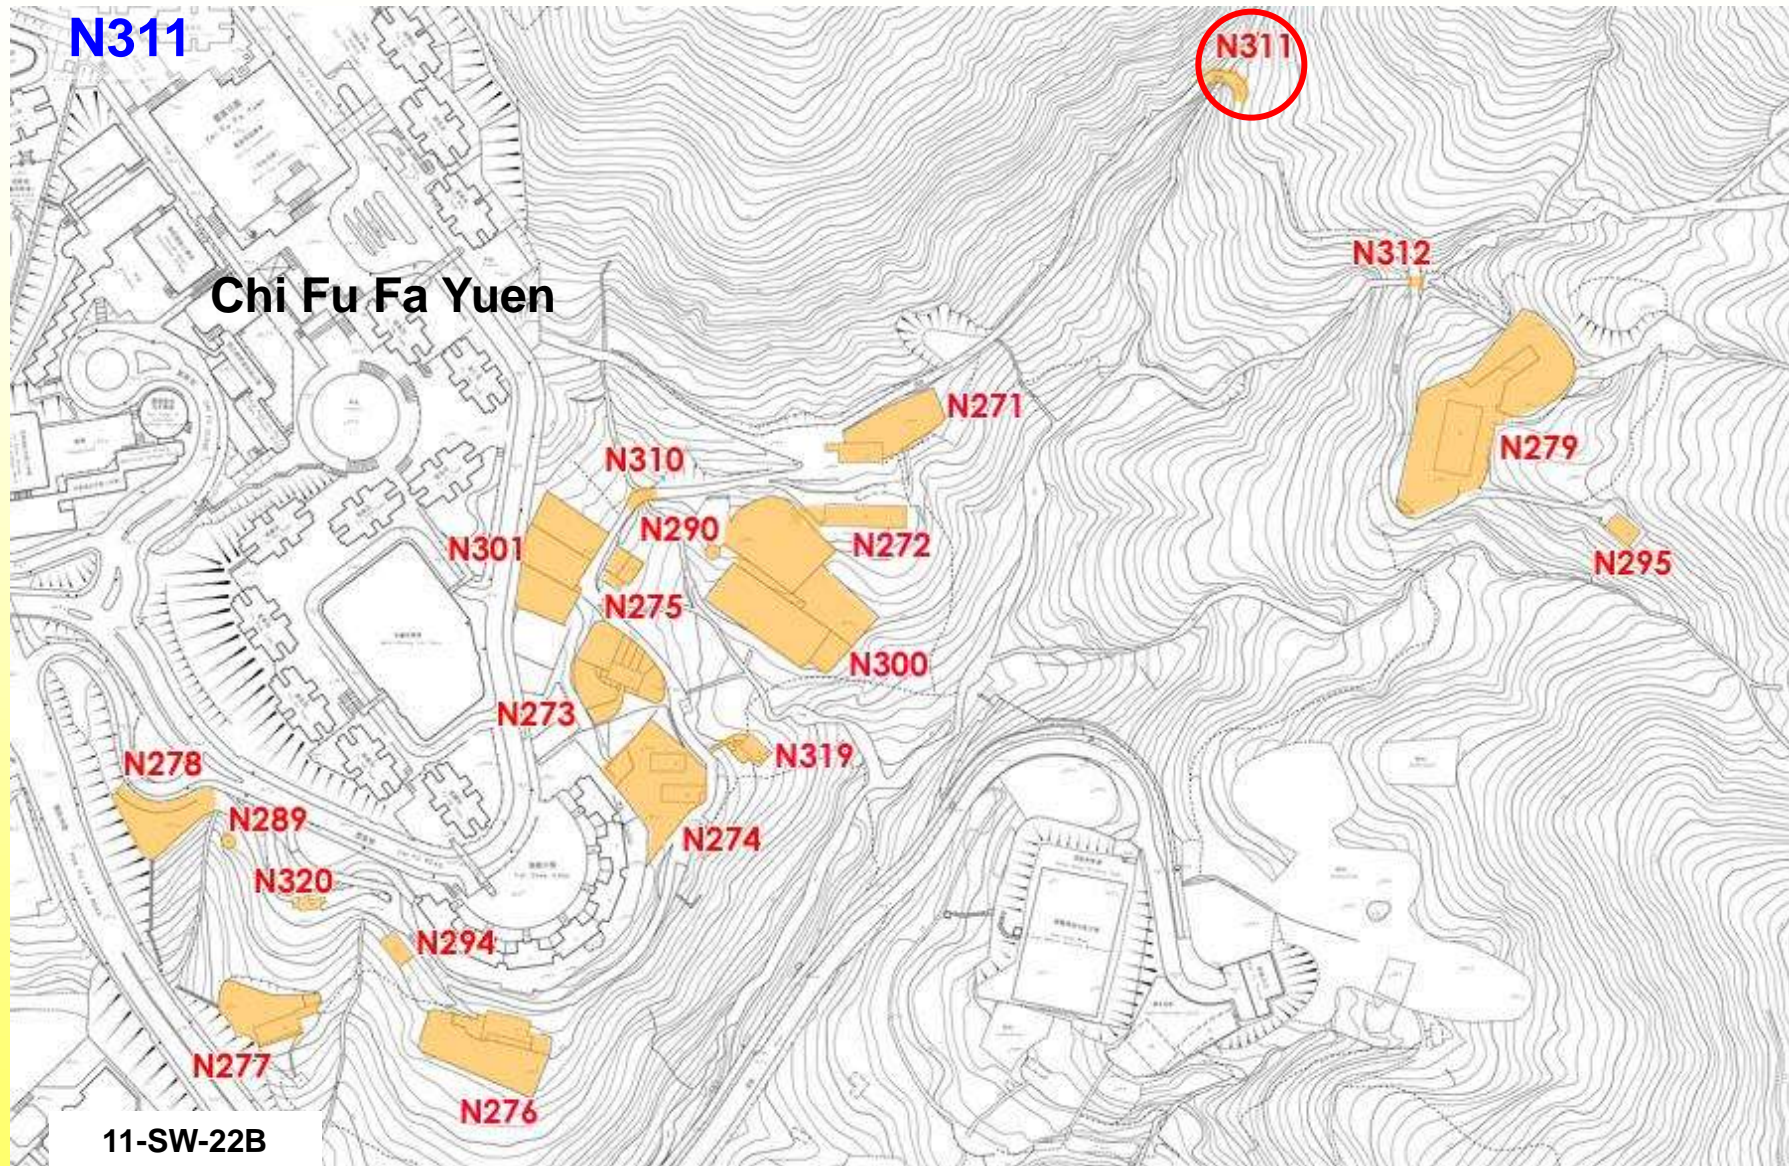

N308

For identification of location only, not exact boundary

香港薄扶林舊牛奶公司溪流橫道
Old Dairy Farm, Stream Crossings, Pok Fu Lam, H.K.

N308

香港薄扶林舊牛奶公司溪流橫道
Old Dairy Farm, Stream Crossings, Pok Fu Lam, H.K.

N309

- 11-SW-17A
- 11-SW-17B
- 11-SW-17C
- 11-SW-17D

For identification of location only, not exact boundary

香港薄扶林舊牛奶公司溪流橫道
Old Dairy Farm, Stream Crossings, Pok Fu Lam, H.K.

N309

香港薄扶林舊牛奶公司溪流橫道
Old Dairy Farm, Stream Crossings, Pok Fu Lam, H.K.

For identification of location only, not exact boundary

香港薄扶林舊牛奶公司溪流橫道
Old Dairy Farm, Stream Crossings, Pok Fu Lam, H.K.

N310

香港薄扶林舊牛奶公司溪流橫道
Old Dairy Farm, Stream Crossings, Pok Fu Lam, H.K.

For identification of location only, not exact boundary

香港薄扶林舊牛奶公司溪流橫道
Old Dairy Farm, Stream Crossings, Pok Fu Lam, H.K.

N311

香港薄扶林舊牛奶公司溪流橫道
Old Dairy Farm, Stream Crossings, Pok Fu Lam, H.K.

11-SW-22B

For identification of location only, not exact boundary

香港薄扶林舊牛奶公司溪流橫道
Old Dairy Farm, Stream Crossings, Pok Fu Lam, H.K.

N312