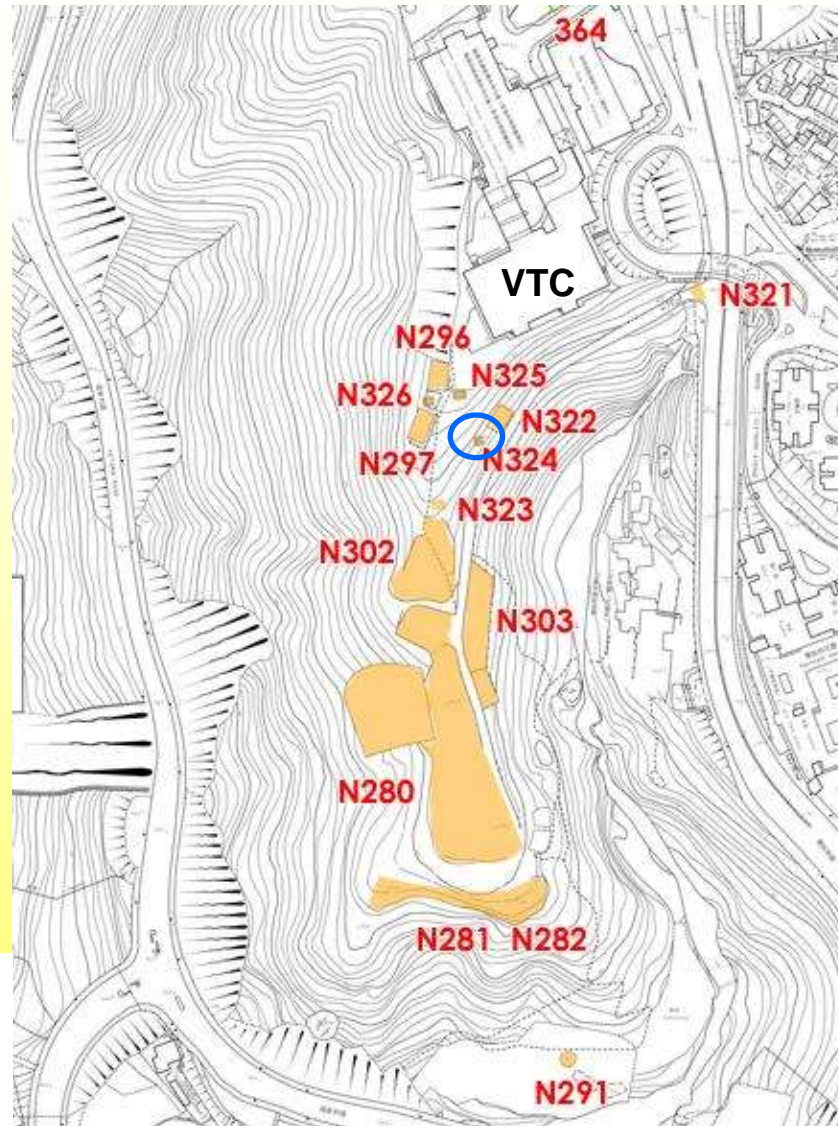

香港薄扶林舊牛奶公司廁所 Old Dairy Farm, Latrine, Pok Fu Lam, H.K.

N324

11-SW-17A
11-SW-17B
11-SW-17C
11-SW-17D

For identification of location only, not exact boundary