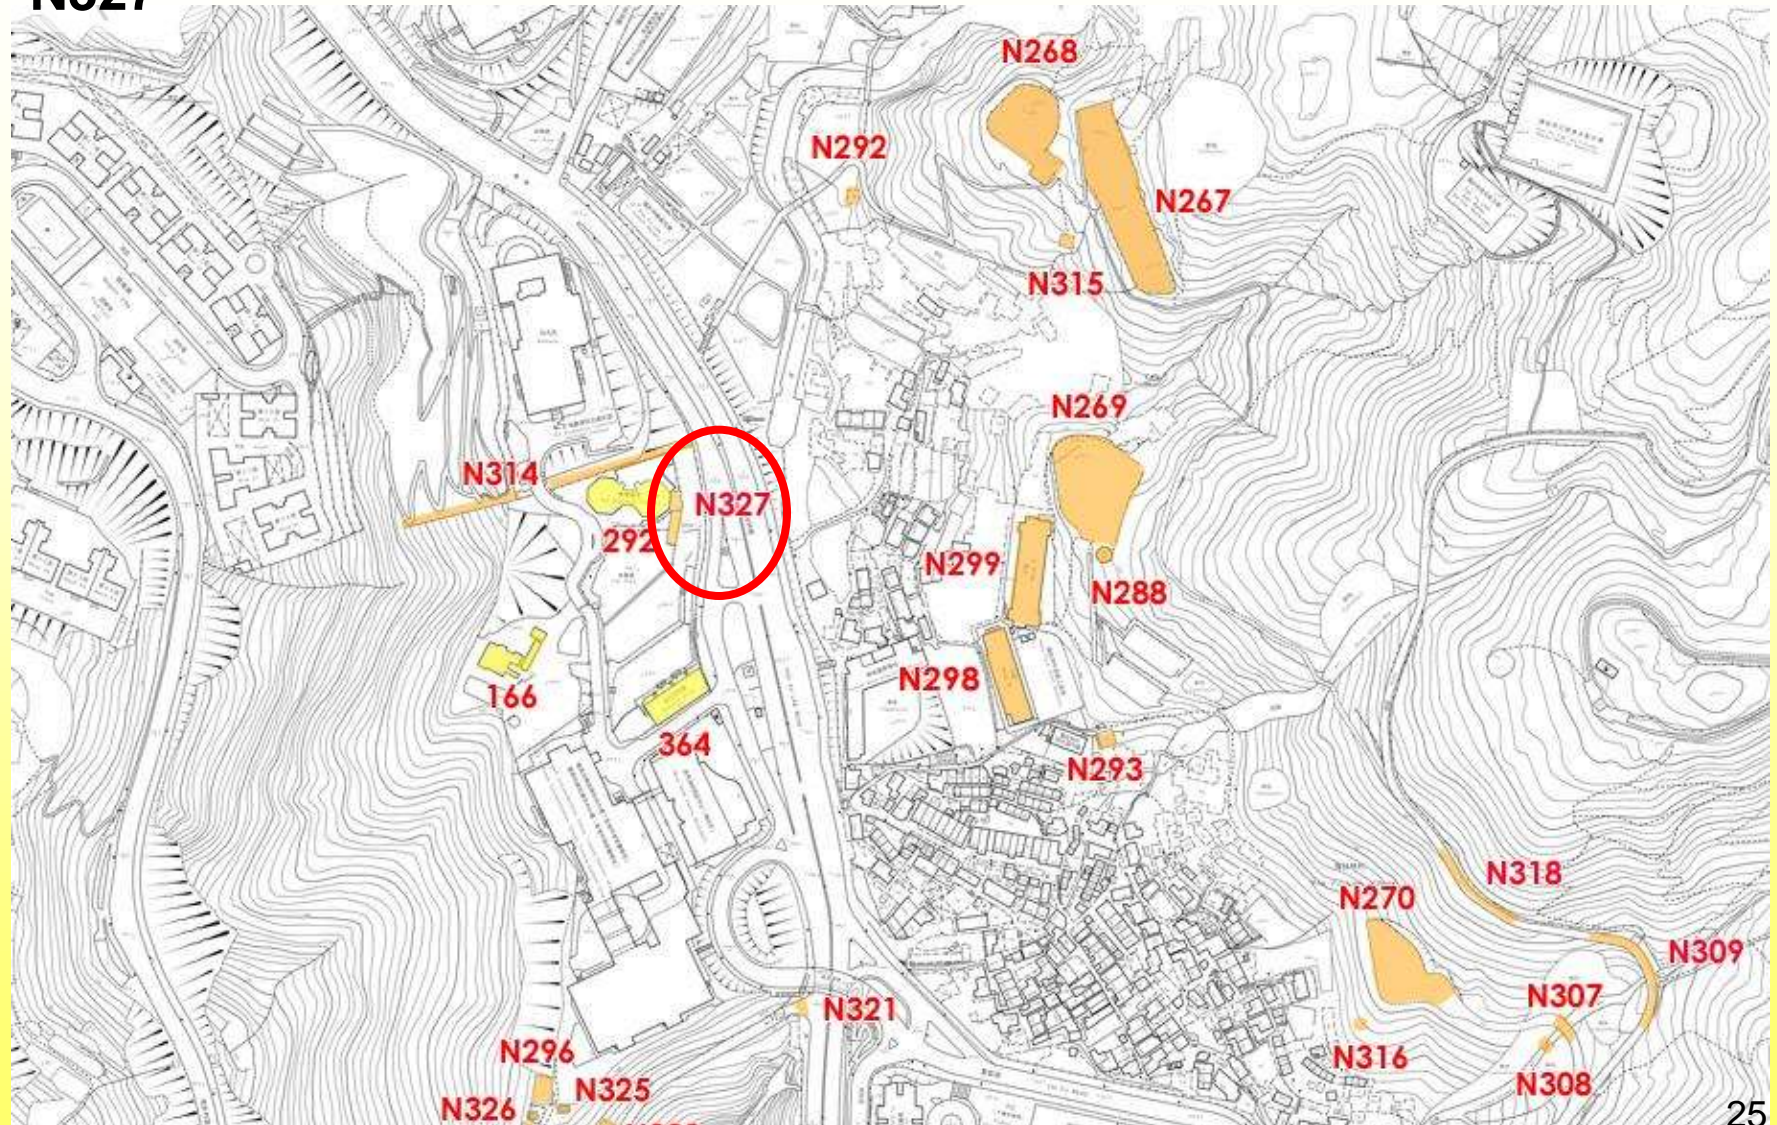

N326

香港薄扶林舊牛奶公司矮石牆及斜坡 Old Dairy Farm, Parapet Walls & Ramp, Pok Fu Lam, H.K.

N327

For identification of location only, not exact boundary

香港薄扶林舊牛奶公司矮石牆及斜坡
Old Dairy Farm, Parapet Walls & Ramp, Pok Fu Lam, H.K.