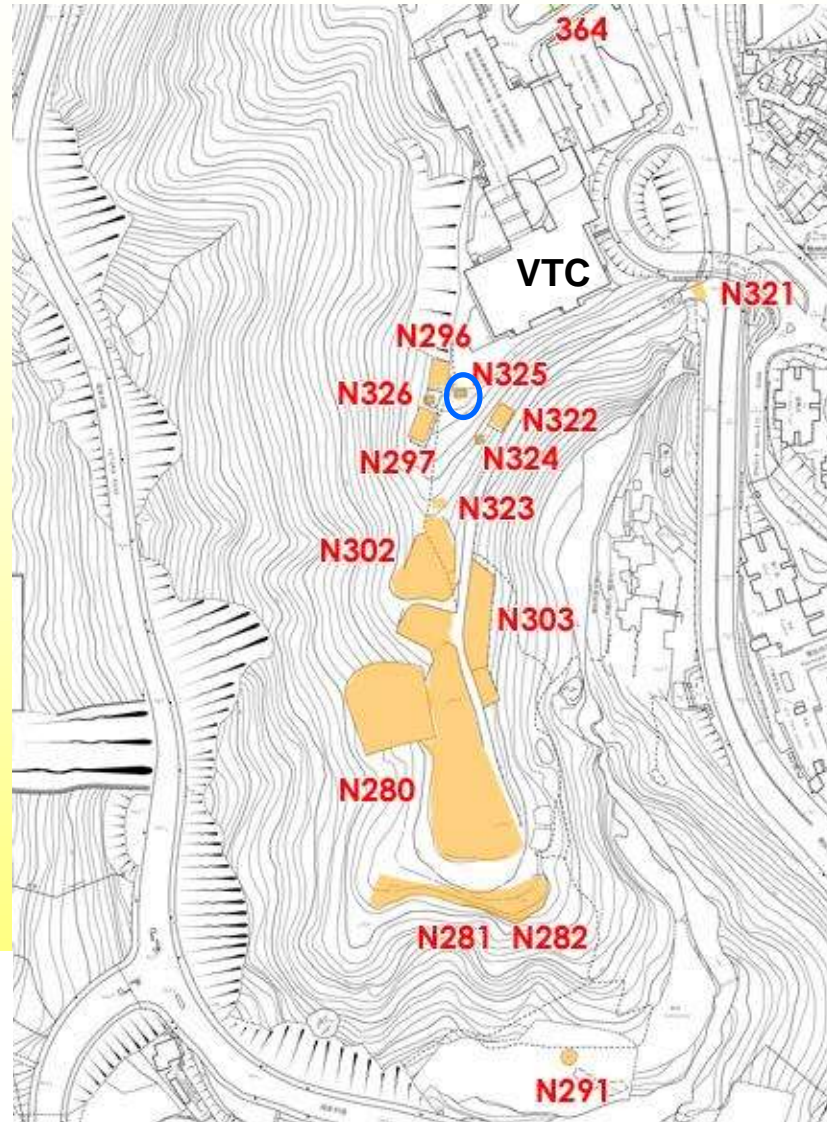

香港薄扶林舊牛奶公司焚化爐
Old Dairy Farm, Incinerator, Pok Fu Lam, H.K.

N325

For identification of location only, not exact boundary