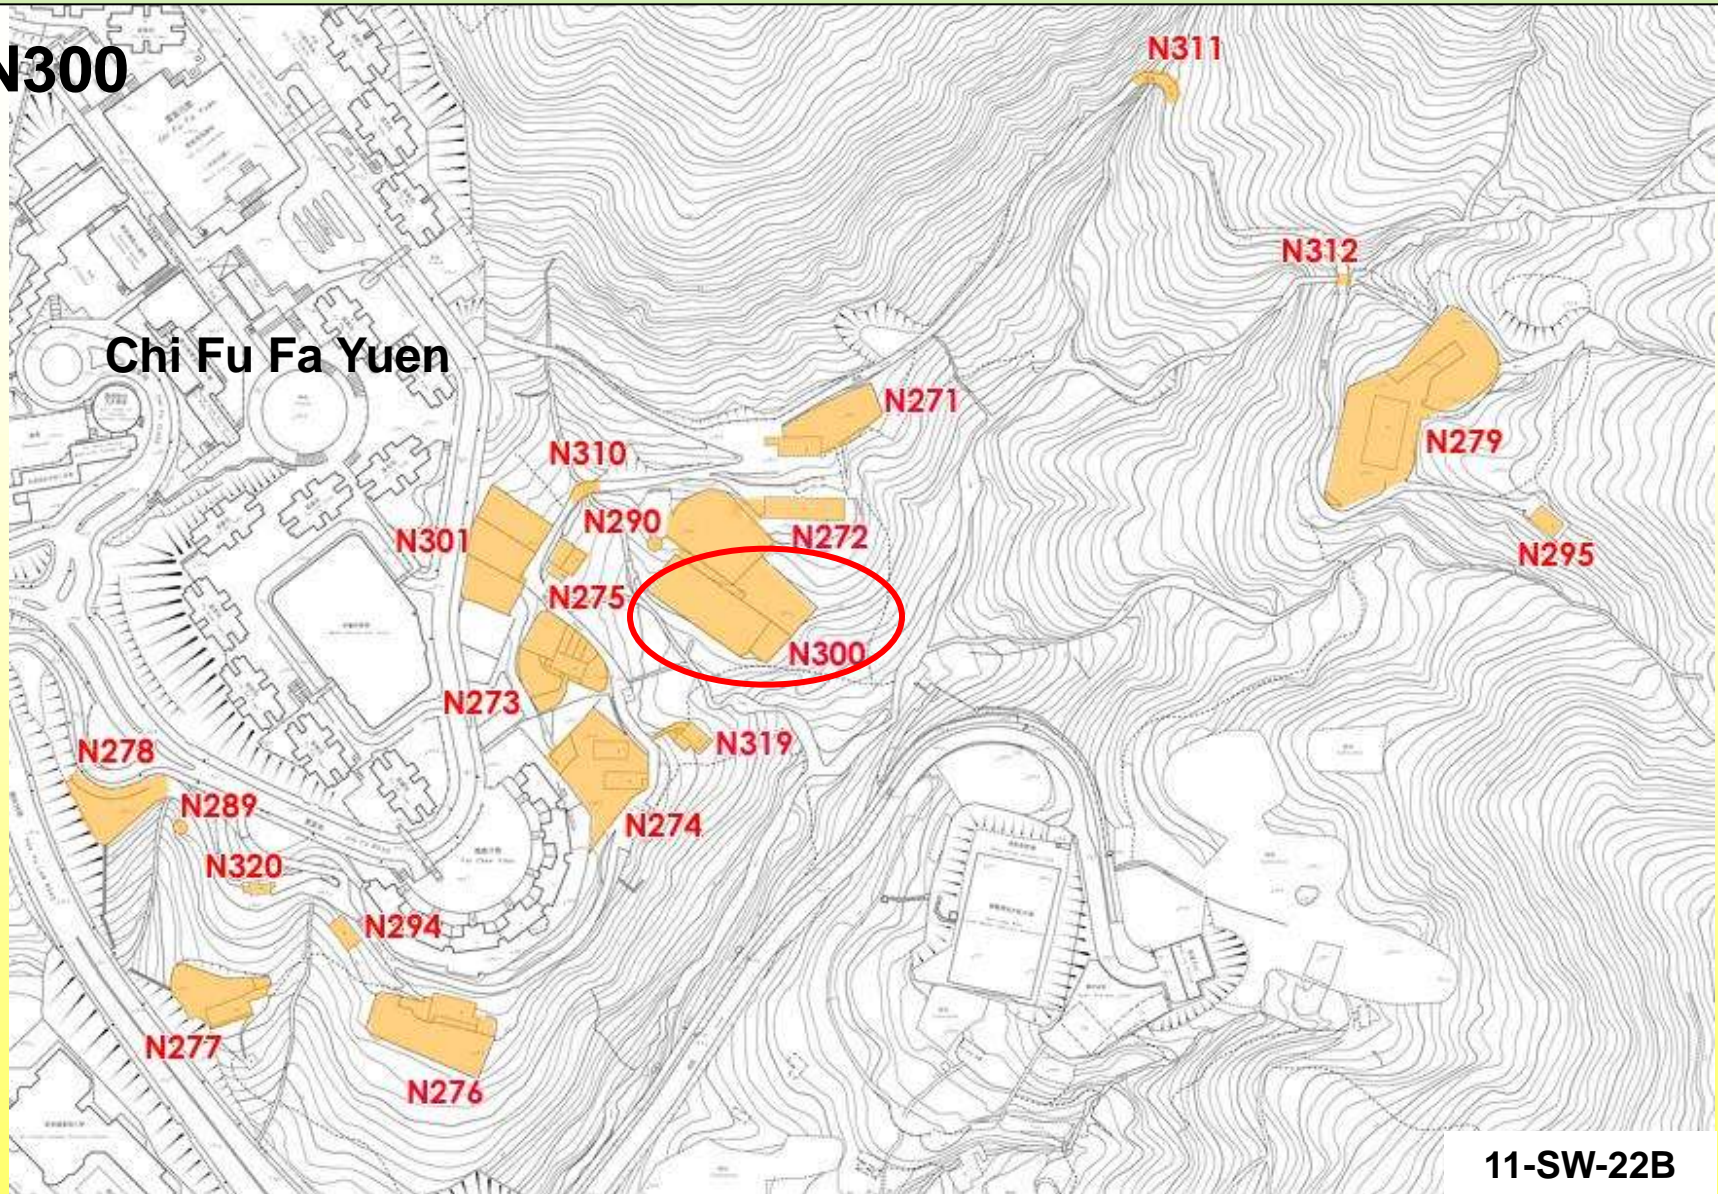

香港薄扶林舊牛奶公司職員宿舍A座及B座

Old Dairy Farm, Staff Quarters Block A and Block B, Pok Fu Lam, H.K.

N298
& N299

11-SW-17A
11-SW-17B
11-SW-17C
11-SW-17D

Pok Fu Lam Village

For identification of location only, not exact boundary

N298 & N299

香港薄扶林舊牛奶公司職員宿舍A座及B座

Old Dairy Farm, Staff Quarters Block A and Block B, Pok Fu Lam, H.K.

Block A
(N298)

Block A

Block A

Block B

Block B (N299)

香港薄扶林道舊牛奶公司豬舍
Old Dairy Farm, Piggeries, Pok Fu Lam Road, H.K.

N300

Chi Fu Fa Yuen

11-SW-22B

For identification of location only, not exact boundary

香港薄扶林道舊牛奶公司豬舍
Old Dairy Farm, Piggeries, Pok Fu Lam Road, H.K.

N300

香港薄扶林道舊牛奶公司豬舍
Old Dairy Farm, Piggeries, Pok Fu Lam Road, H.K.

N301

For identification of location only, not exact boundary

香港薄扶林道舊牛奶公司豬舍
Old Dairy Farm, Piggeries, Pok Fu Lam Road, H.K.

N301

香港薄扶林道舊牛奶公司豬舍
Old Dairy Farm, Piggeries, Pok Fu Lam Road, H.K.