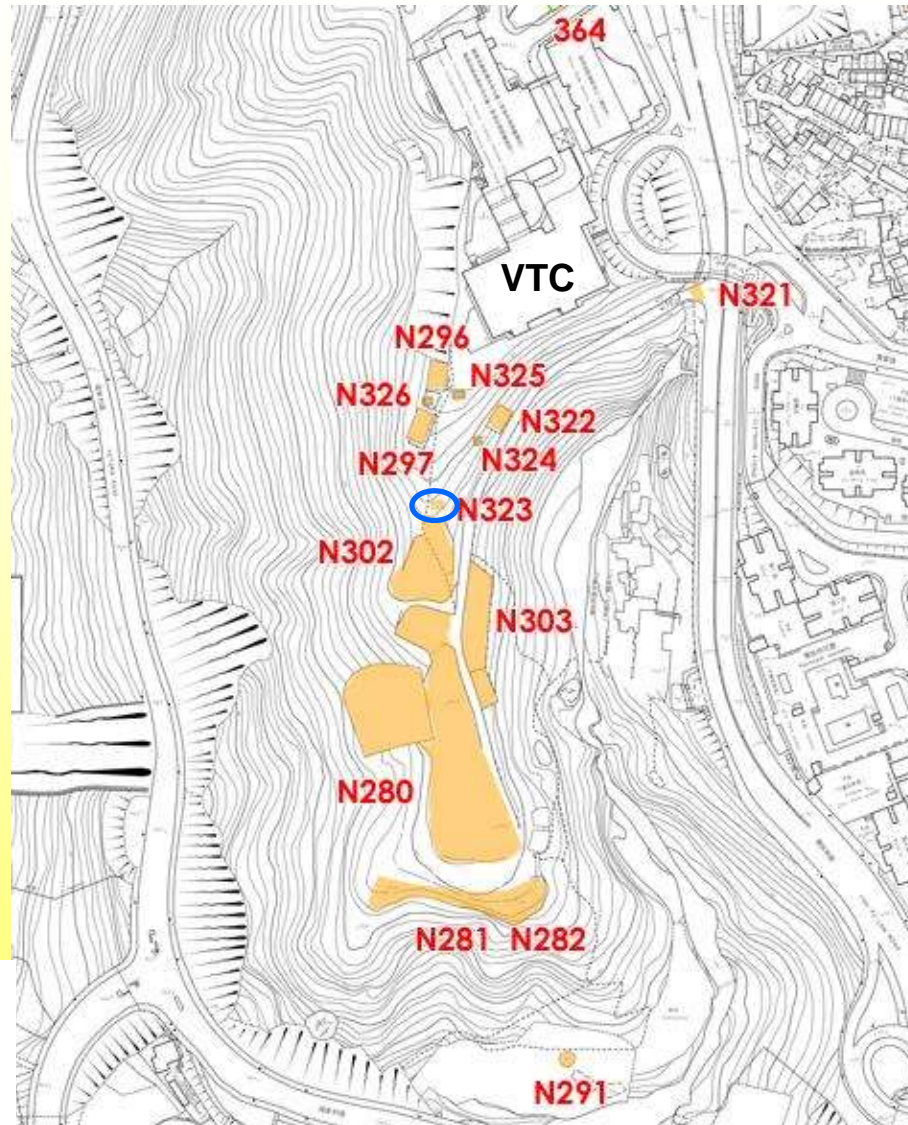

香港薄扶林舊牛奶公司濾水池
Old Dairy Farm, Water Filter, Pok Fu Lam, H.K.

N323

11-SW-17A
11-SW-17B
11-SW-17C
11-SW-17D

For identification of location only, not exact boundary