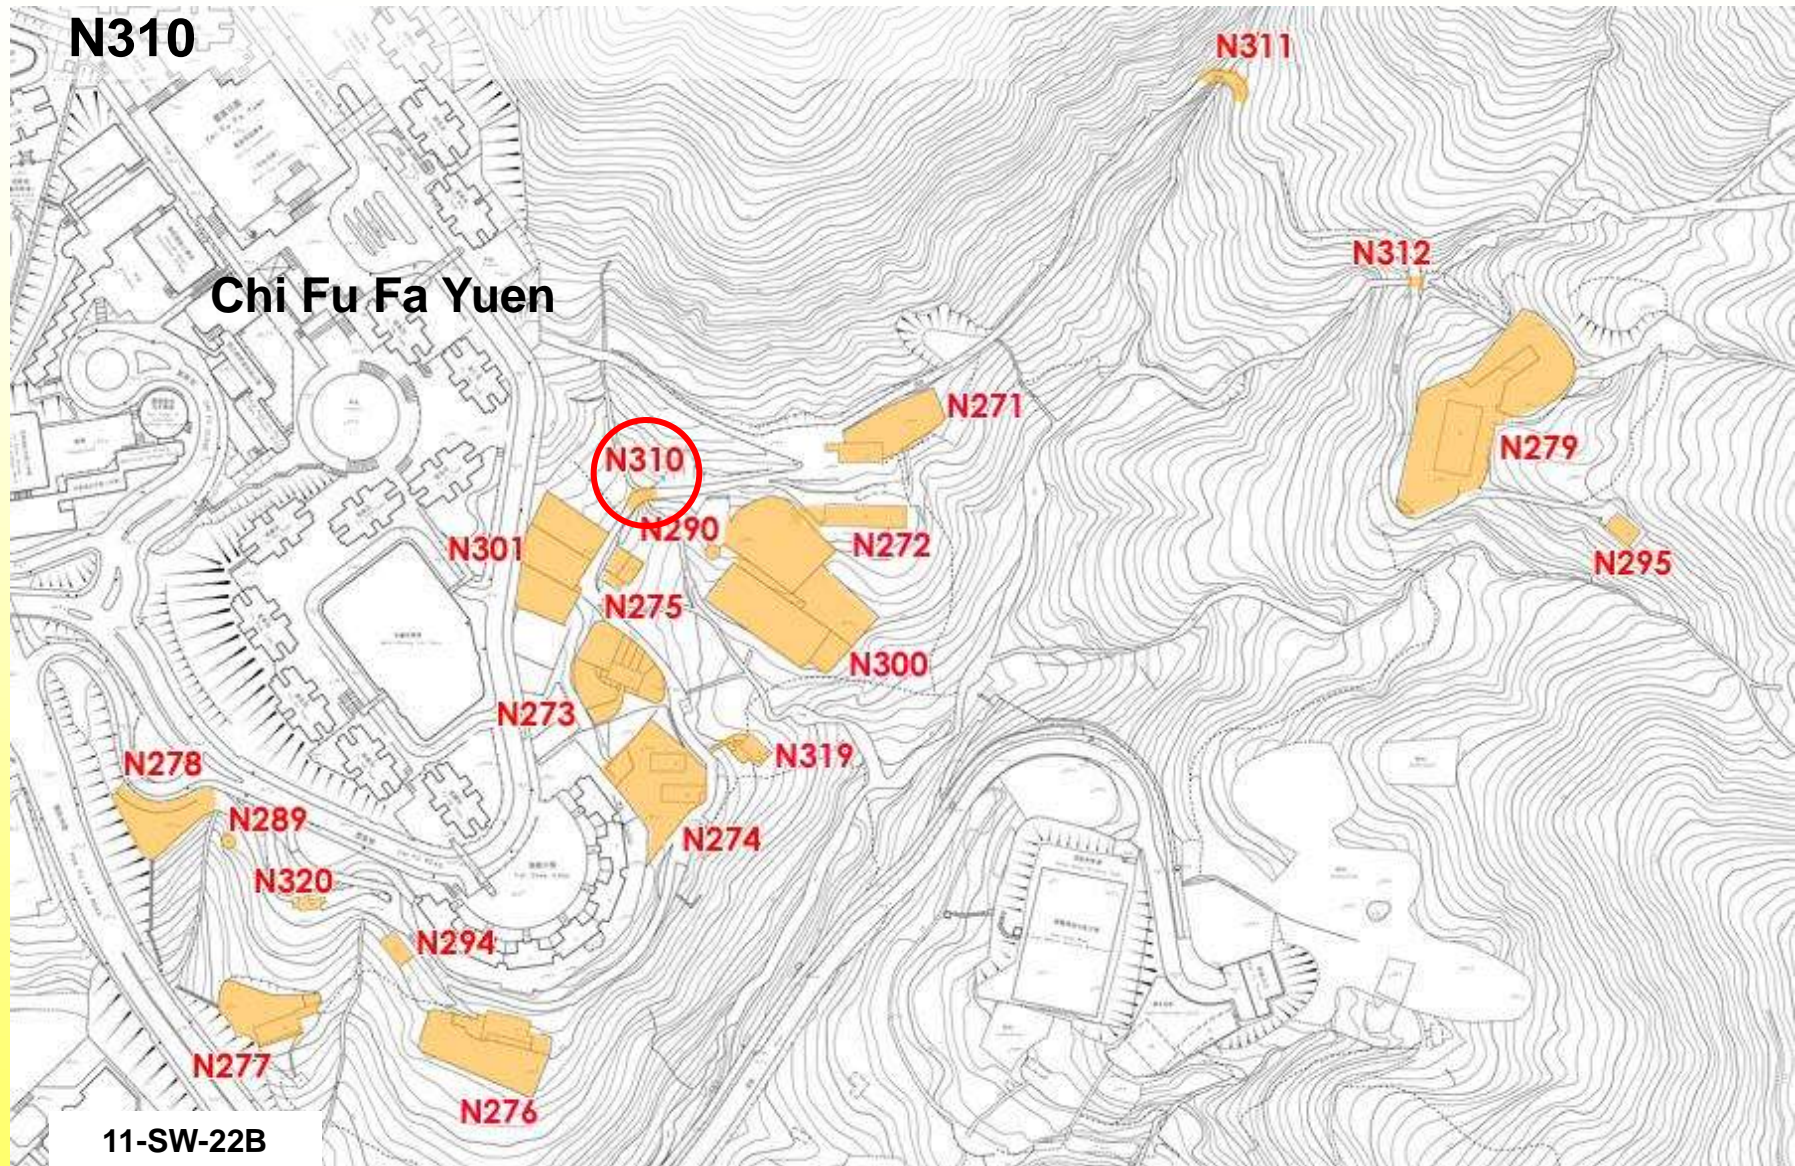

N307

For identification of location only, not exact boundary

香港薄扶林舊牛奶公司溪流橫道
Old Dairy Farm, Stream Crossings, Pok Fu Lam, H.K.

N307

香港薄扶林舊牛奶公司溪流橫道
Old Dairy Farm, Stream Crossings, Pok Fu Lam, H.K.

N307

香港薄扶林舊牛奶公司溪流橫道
Old Dairy Farm, Stream Crossings, Pok Fu Lam, H.K.

N308

For identification of location only, not exact boundary

香港薄扶林舊牛奶公司溪流橫道
Old Dairy Farm, Stream Crossings, Pok Fu Lam, H.K.

N308

香港薄扶林舊牛奶公司溪流橫道
Old Dairy Farm, Stream Crossings, Pok Fu Lam, H.K.

N309

- 11-SW-17A
- 11-SW-17B
- 11-SW-17C
- 11-SW-17D

For identification of location only, not exact boundary

香港薄扶林舊牛奶公司溪流橫道
Old Dairy Farm, Stream Crossings, Pok Fu Lam, H.K.

N309

香港薄扶林舊牛奶公司溪流橫道
Old Dairy Farm, Stream Crossings, Pok Fu Lam, H.K.

For identification of location only, not exact boundary

香港薄扶林舊牛奶公司溪流橫道
Old Dairy Farm, Stream Crossings, Pok Fu Lam, H.K.

N310

香港薄扶林舊牛奶公司溪流橫道
Old Dairy Farm, Stream Crossings, Pok Fu Lam, H.K.

For identification of location only, not exact boundary

香港薄扶林舊牛奶公司溪流橫道
Old Dairy Farm, Stream Crossings, Pok Fu Lam, H.K.