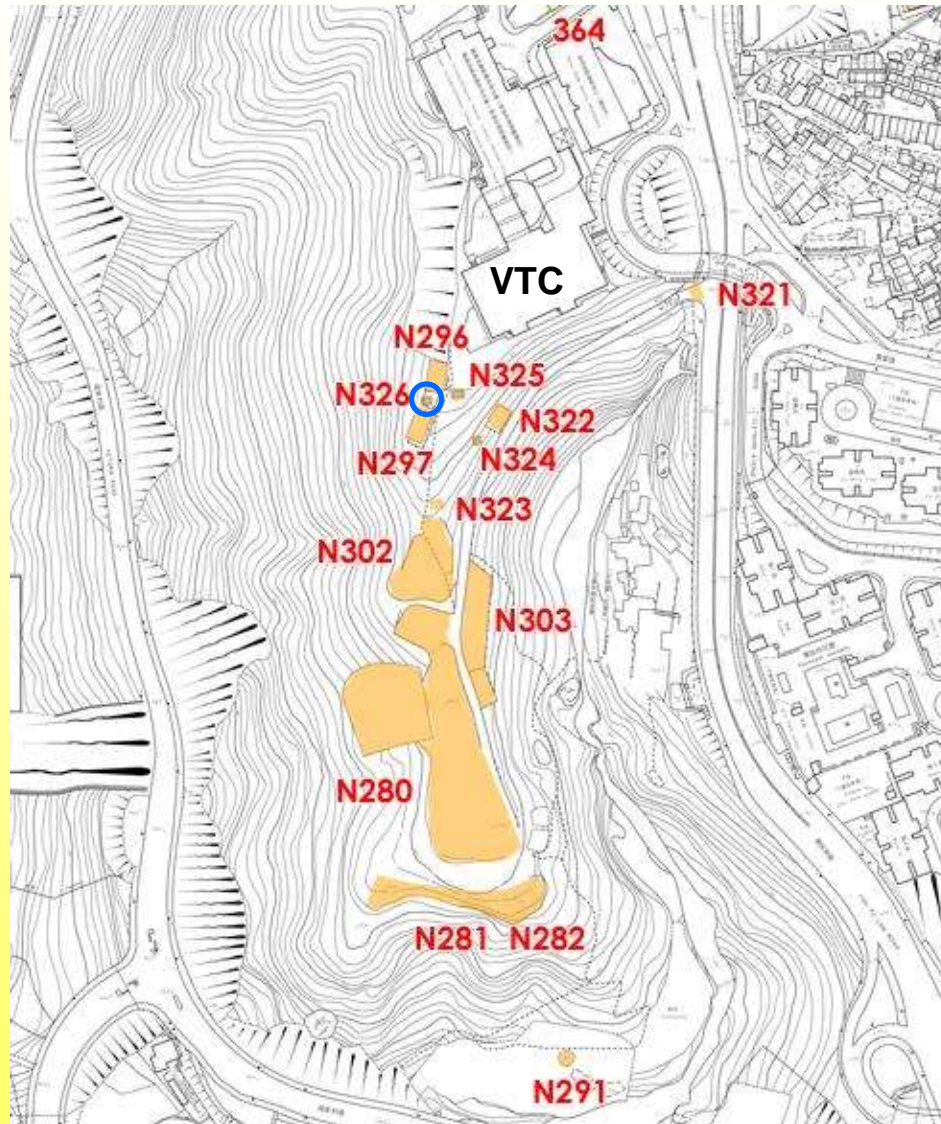

N325

香港薄扶林舊牛奶公司水池
Old Dairy Farm, Pond, Pok Fu Lam, H.K.

N326

- 11-SW-17A
- 11-SW-17B
- 11-SW-17C
- 11-SW-17D

For identification of location only, not exact boundary

香港薄扶林舊牛奶公司水池
Old Dairy Farm, Pond, Pok Fu Lam, H.K.

N326

香港薄扶林舊牛奶公司矮石牆及斜坡 Old Dairy Farm, Parapet Walls & Ramp, Pok Fu Lam, H.K.

N327

For identification of location only, not exact boundary

香港薄扶林舊牛奶公司矮石牆及斜坡
Old Dairy Farm, Parapet Walls & Ramp, Pok Fu Lam, H.K.