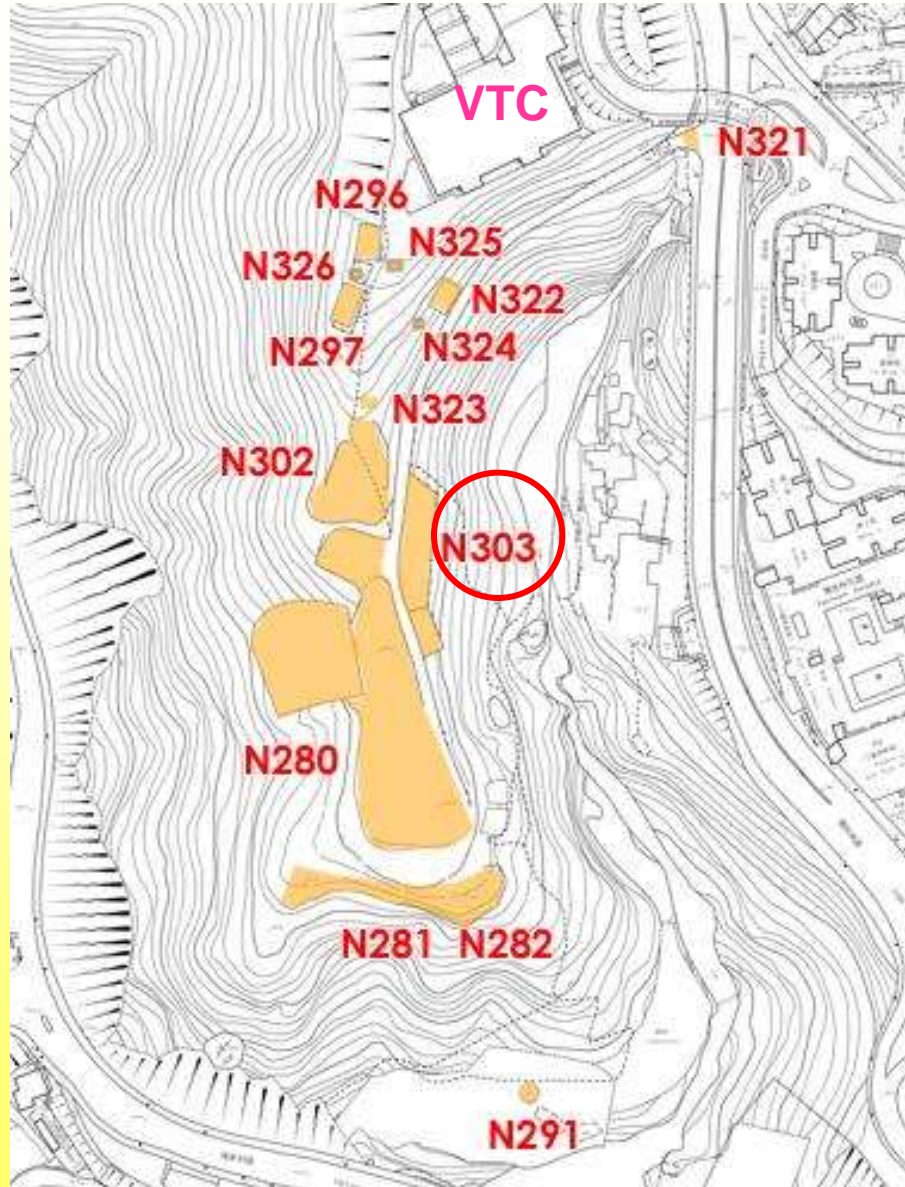

N302

11-SW-17C

For identification of location only, not exact boundary

香港薄扶林道舊牛奶公司豬舍
Old Dairy Farm, Piggeries, Pok Fu Lam Road, H.K.

N302

香港薄扶林道舊牛奶公司豬舍
Old Dairy Farm, Piggeries, Pok Fu Lam Road, H.K.

N303

11-SW-17C

For identification of location only, not exact boundary

香港薄扶林道舊牛奶公司豬舍
Old Dairy Farm, Piggeries, Pok Fu Lam Road, H.K.

N303

N304

Ebenezer New Hope School

For identification of location only, not exact boundary