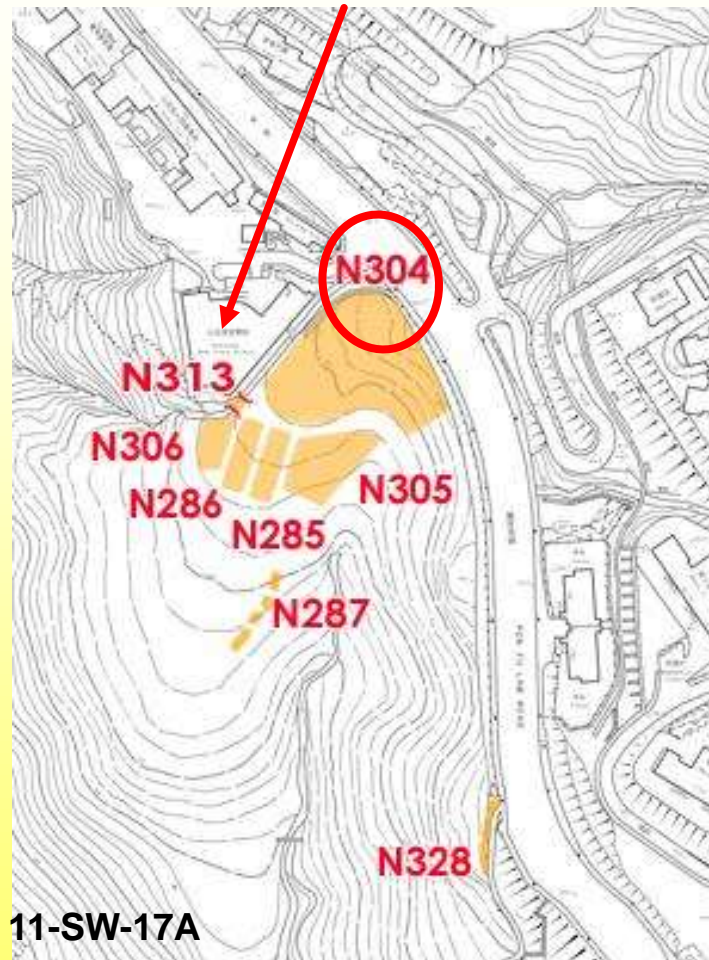

N302

11-SW-17C

For identification of location only, not exact boundary

香港薄扶林道舊牛奶公司豬舍
Old Dairy Farm, Piggeries, Pok Fu Lam Road, H.K.

N302

香港薄扶林道舊牛奶公司豬舍
Old Dairy Farm, Piggeries, Pok Fu Lam Road, H.K.

N303

11-SW-17C

For identification of location only, not exact boundary

香港薄扶林道舊牛奶公司豬舍
Old Dairy Farm, Piggeries, Pok Fu Lam Road, H.K.

N303

N304

Ebenezer New Hope School

For identification of location only, not exact boundary