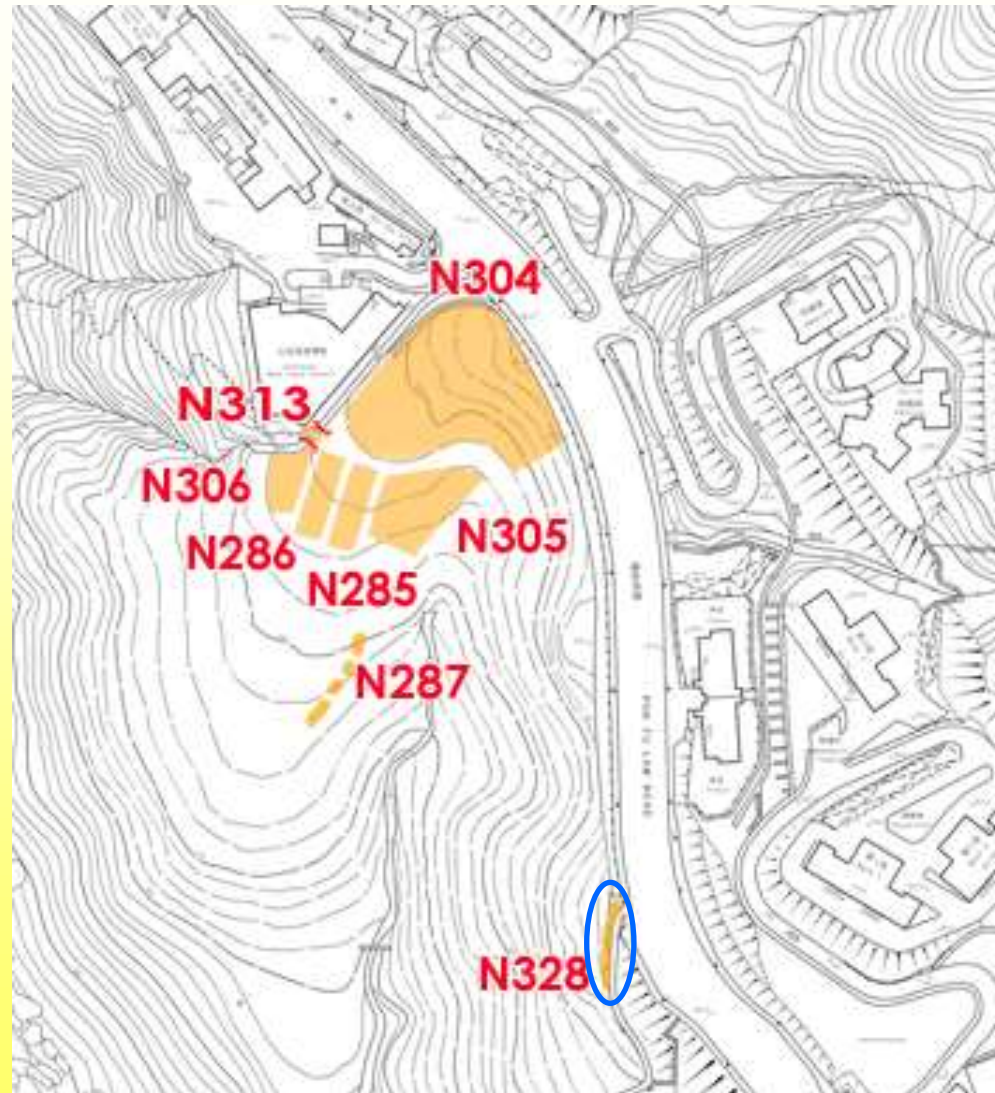

香港薄扶林舊牛奶公司矮石牆及斜坡
Old Dairy Farm, Parapet Walls & Ramp, Pok Fu Lam, H.K.

N328