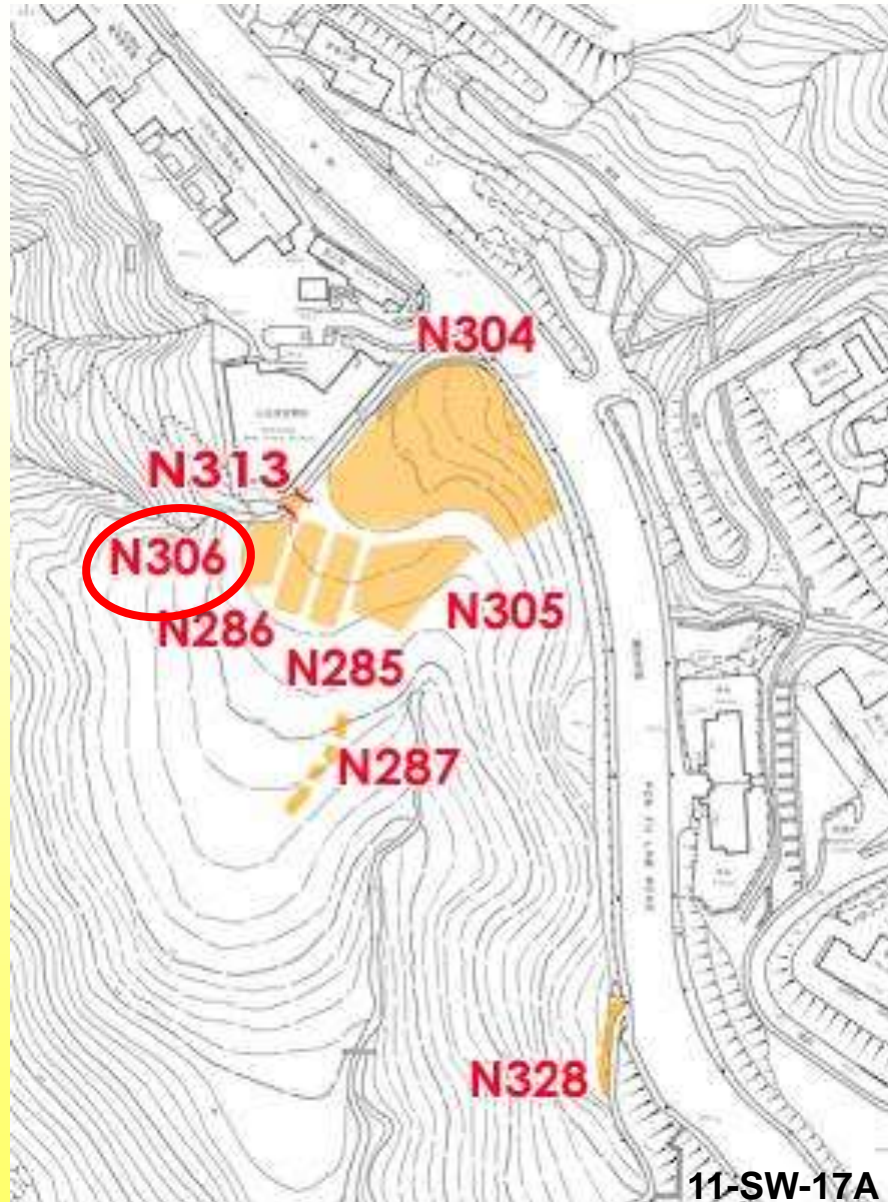

香港薄扶林道舊牛奶公司豬舍
Old Dairy Farm, Piggeries, Pok Fu Lam Road, H.K.

N306

For identification of location only, not exact boundary