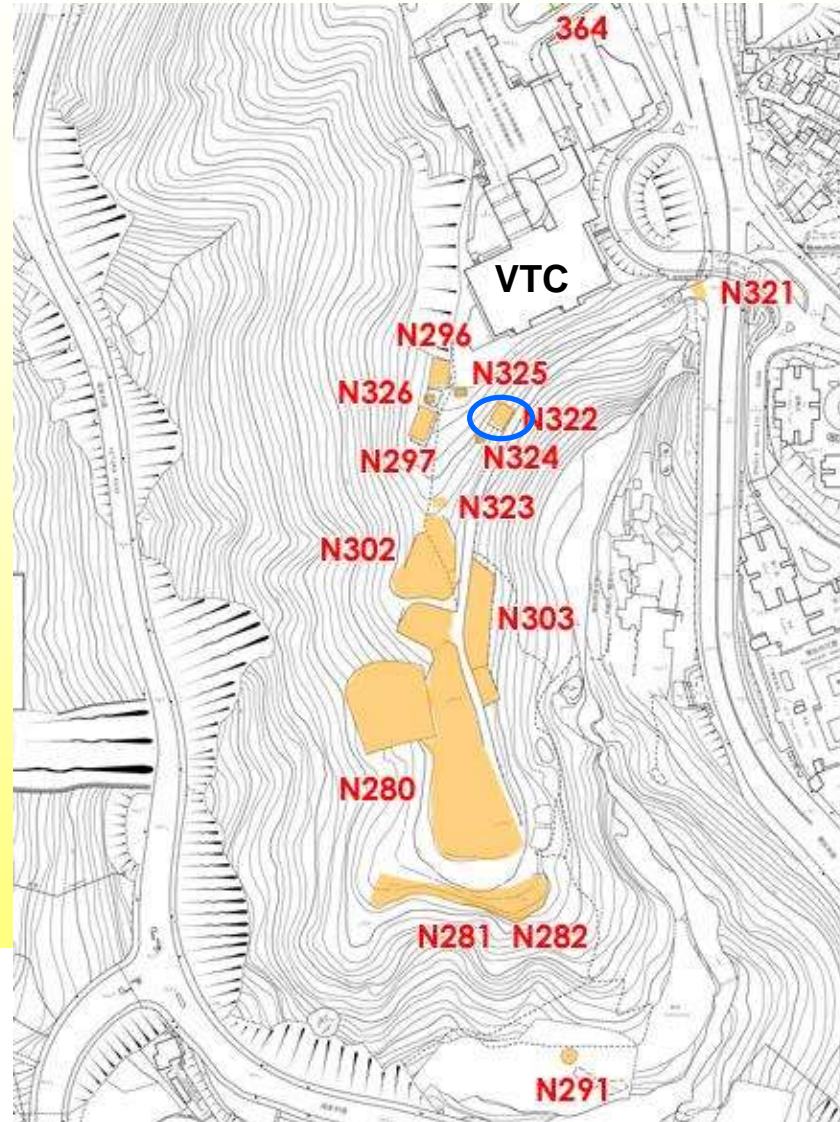

香港薄扶林舊牛奶公司水缸及擋土牆
Old Dairy Farm, Retaining Wall & Water Tank, Pok Fu Lam, H.K.

N322

- 11-SW-17A
- 11-SW-17B
- 11-SW-17C
- 11-SW-17D

For identification of location only, not exact boundary