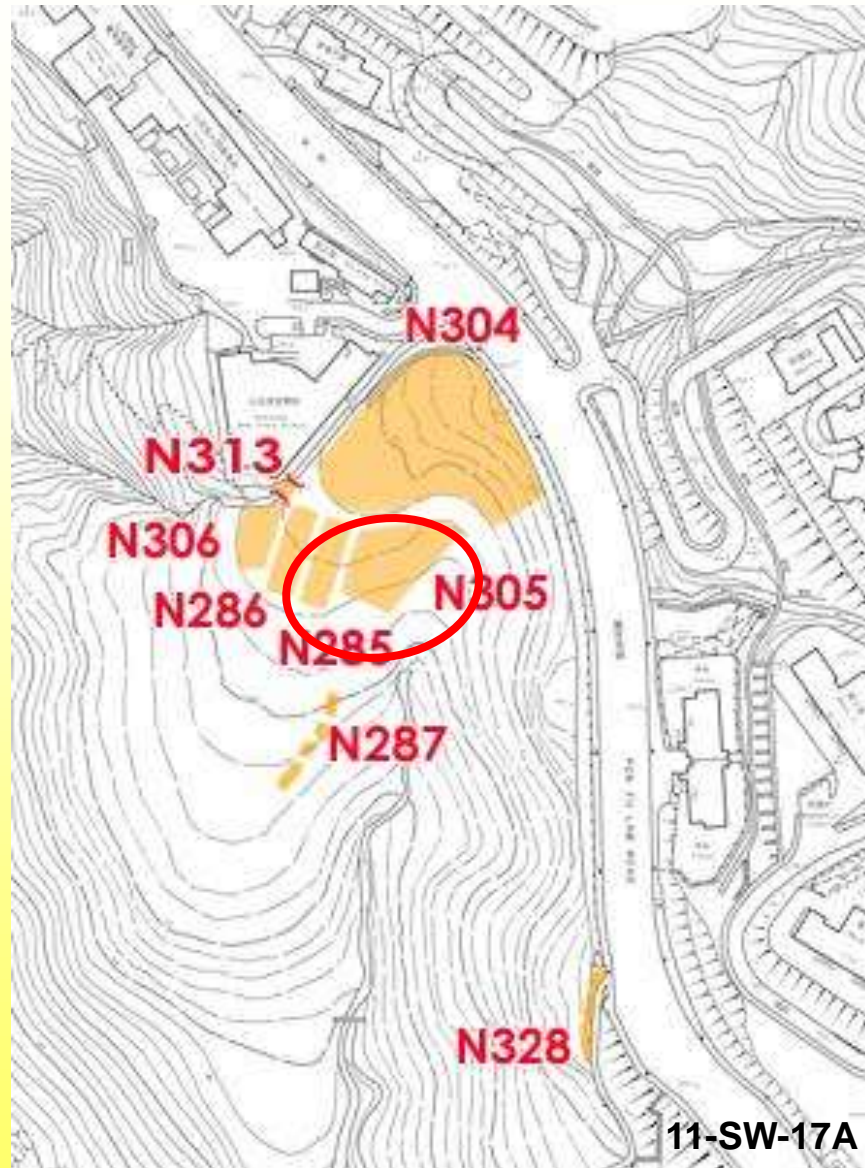

香港薄扶林道舊牛奶公司豬舍
Old Dairy Farm, Piggeries, Pok Fu Lam Road, H.K.

N305

For identification of location only, not exact boundary