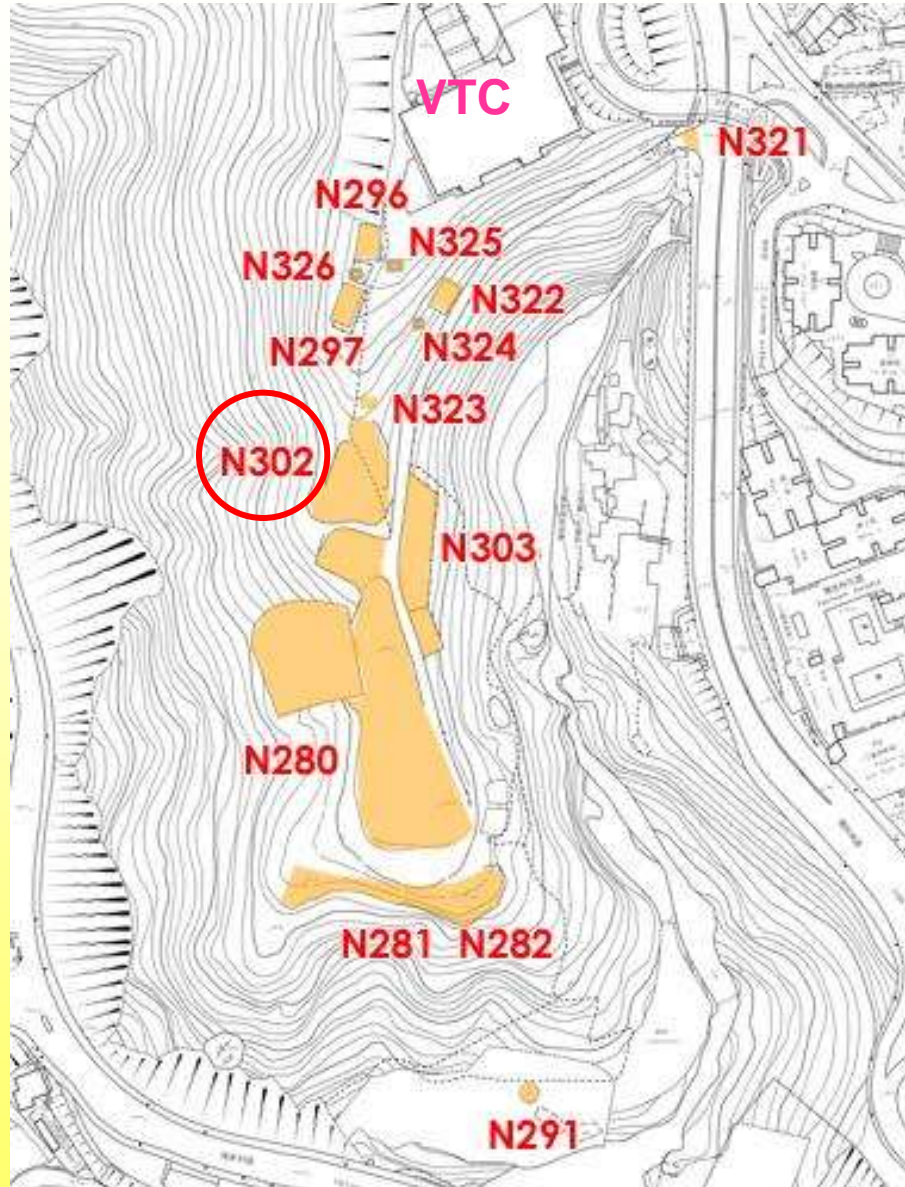

N300

香港薄扶林道舊牛奶公司豬舍
Old Dairy Farm, Piggeries, Pok Fu Lam Road, H.K.

N301

For identification of location only, not exact boundary

香港薄扶林道舊牛奶公司豬舍
Old Dairy Farm, Piggeries, Pok Fu Lam Road, H.K.

N301

香港薄扶林道舊牛奶公司豬舍
Old Dairy Farm, Piggeries, Pok Fu Lam Road, H.K.

N302

11-SW-17C

For identification of location only, not exact boundary

香港薄扶林道舊牛奶公司豬舍
Old Dairy Farm, Piggeries, Pok Fu Lam Road, H.K.

N302

香港薄扶林道舊牛奶公司豬舍
Old Dairy Farm, Piggeries, Pok Fu Lam Road, H.K.

N303