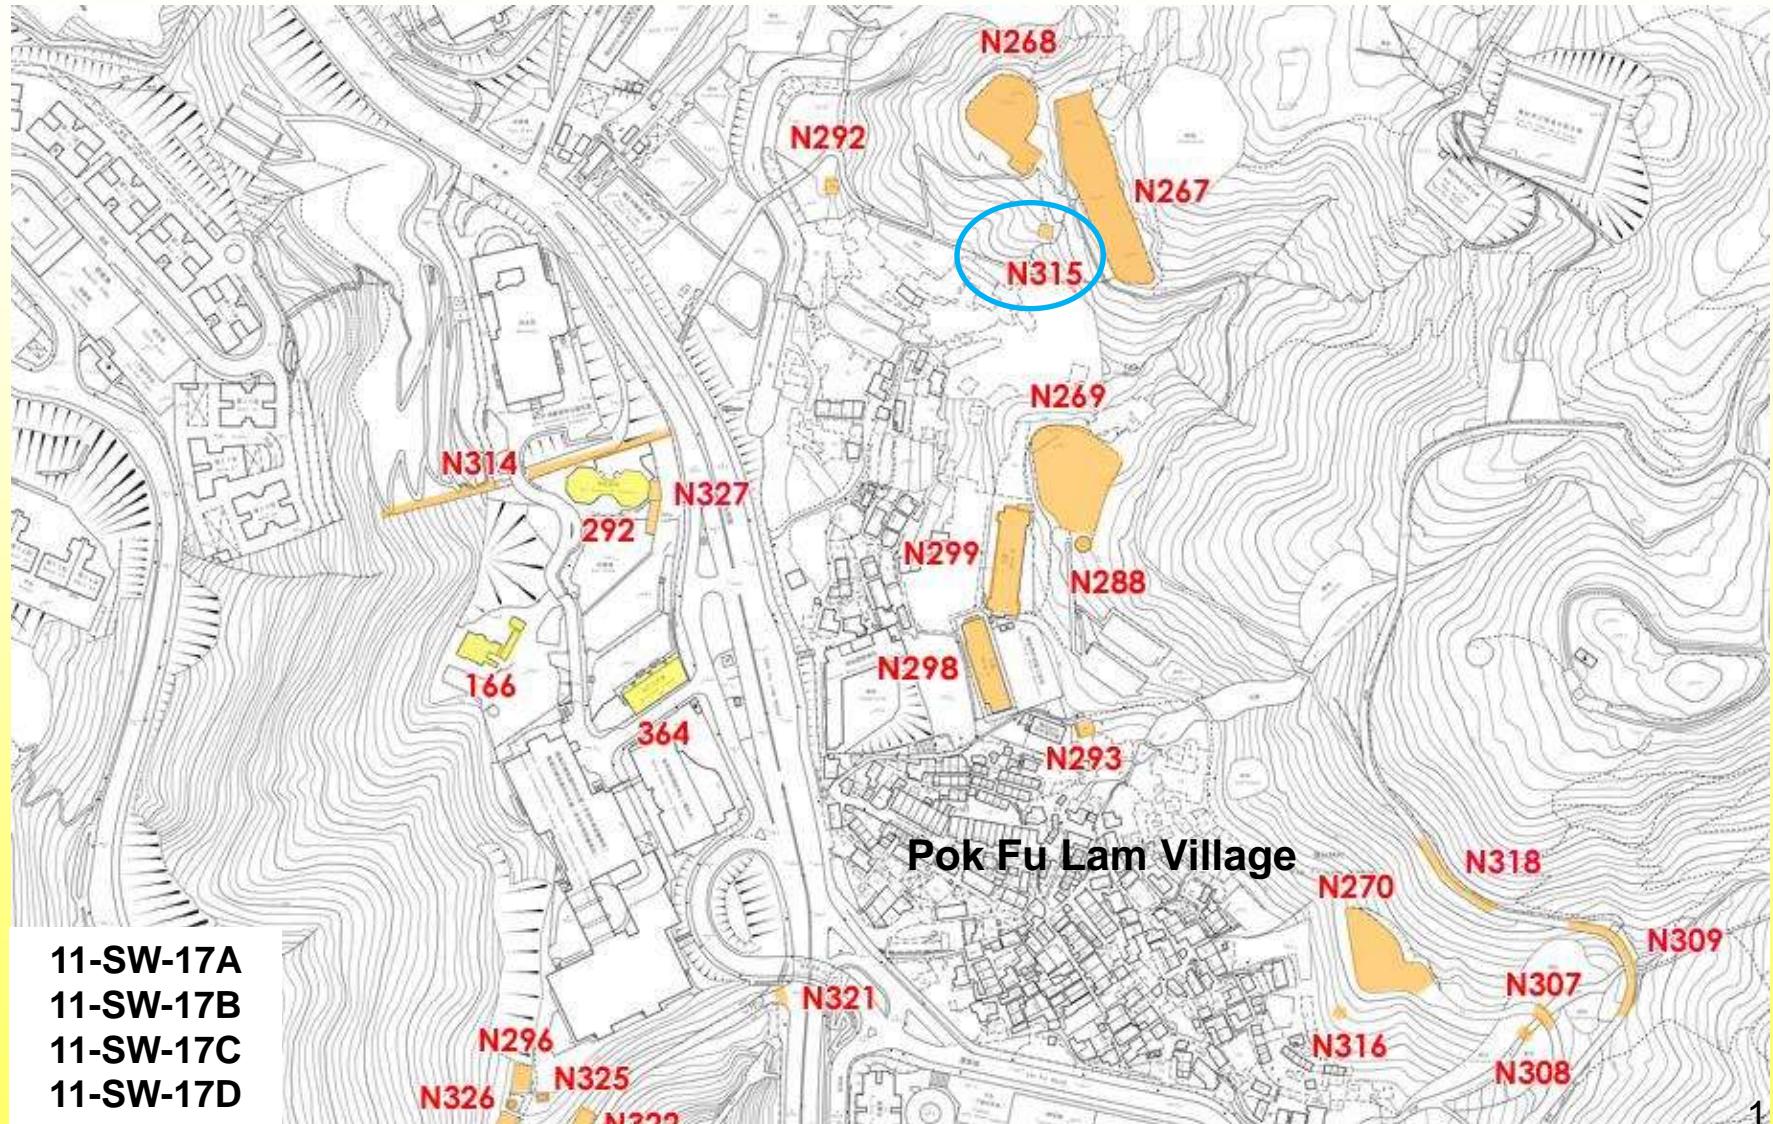

香港薄扶林舊牛奶公司濾水池
Old Dairy Farm, Water Filter, Pok Fu Lam, H.K.

N315

11-SW-17A
11-SW-17B
11-SW-17C
11-SW-17D

For identification of location only, not exact boundary