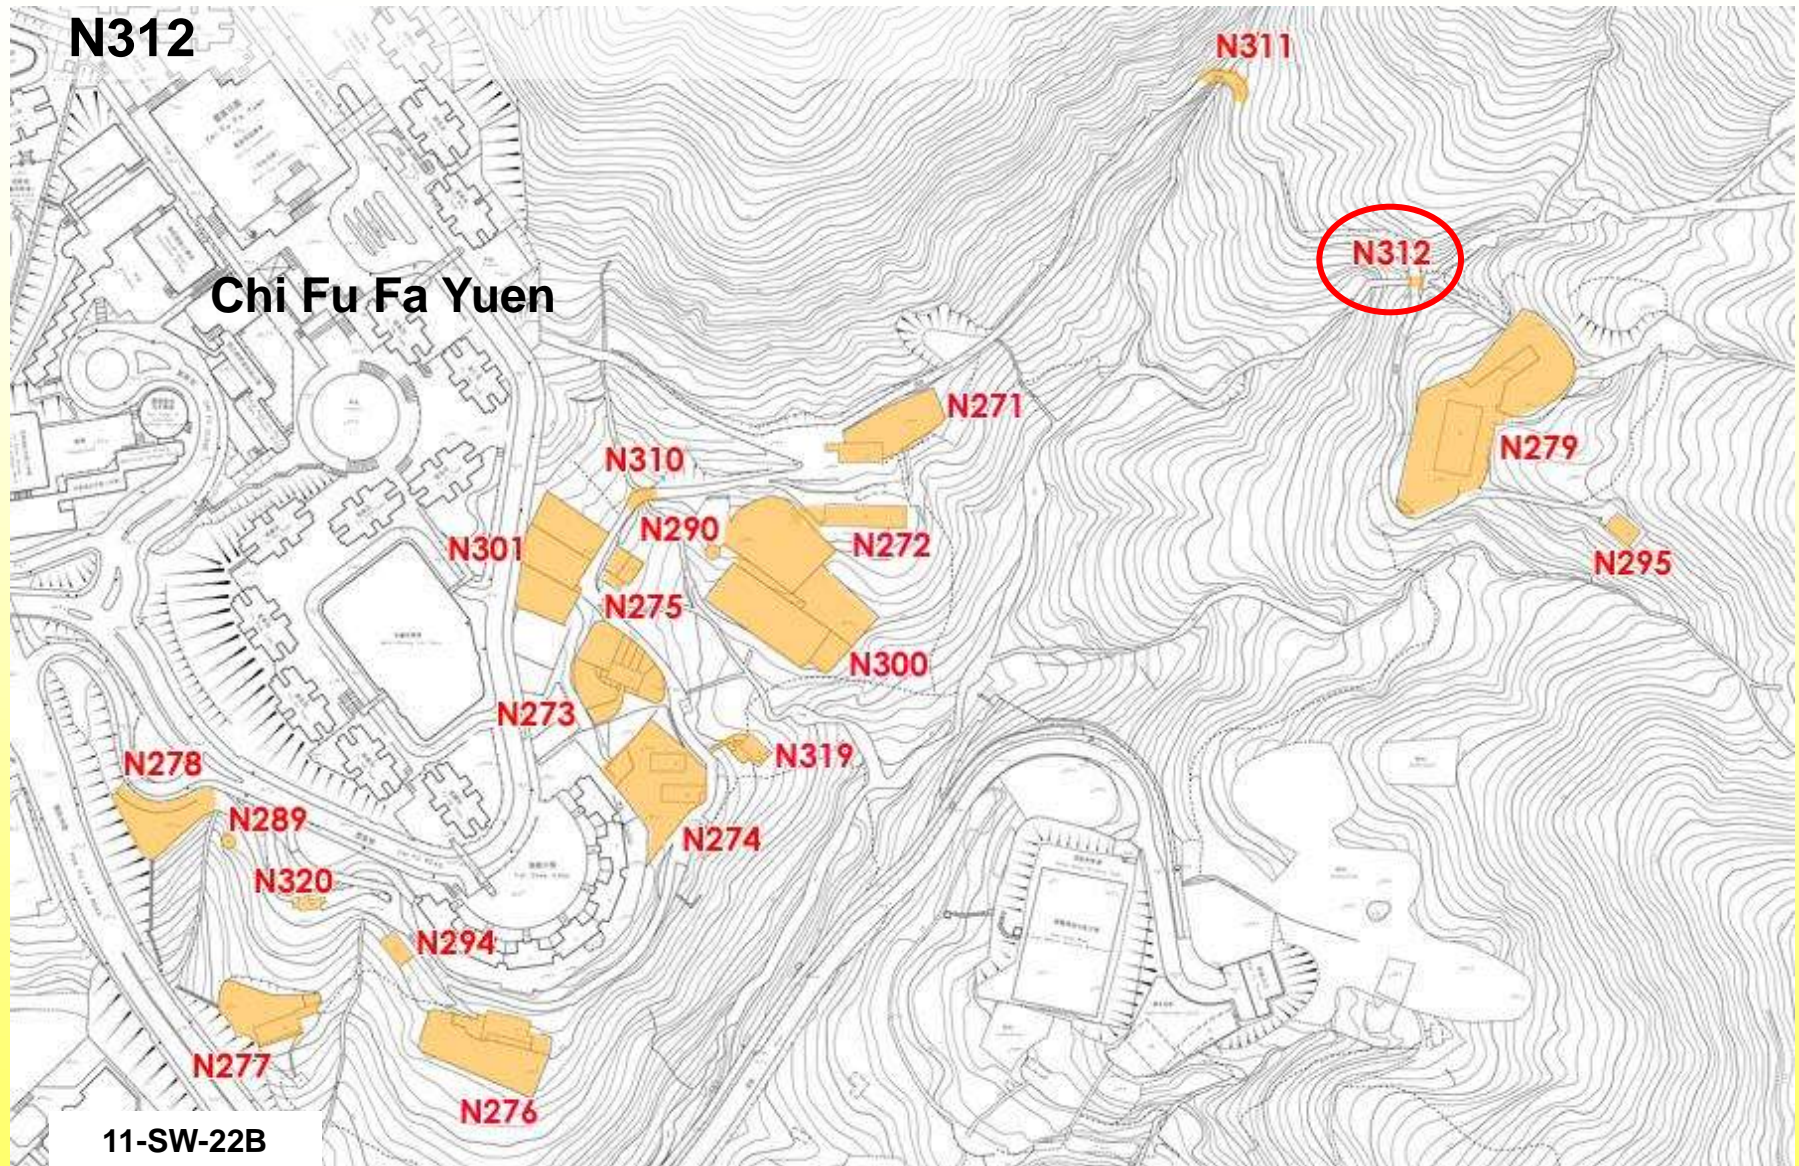

N308

For identification of location only, not exact boundary

香港薄扶林舊牛奶公司溪流橫道
Old Dairy Farm, Stream Crossings, Pok Fu Lam, H.K.

N308

香港薄扶林舊牛奶公司溪流橫道
Old Dairy Farm, Stream Crossings, Pok Fu Lam, H.K.

N309

- 11-SW-17A
- 11-SW-17B
- 11-SW-17C
- 11-SW-17D

For identification of location only, not exact boundary

香港薄扶林舊牛奶公司溪流橫道
Old Dairy Farm, Stream Crossings, Pok Fu Lam, H.K.

N309

香港薄扶林舊牛奶公司溪流橫道
Old Dairy Farm, Stream Crossings, Pok Fu Lam, H.K.

For identification of location only, not exact boundary

香港薄扶林舊牛奶公司溪流橫道
Old Dairy Farm, Stream Crossings, Pok Fu Lam, H.K.

N310

香港薄扶林舊牛奶公司溪流橫道
Old Dairy Farm, Stream Crossings, Pok Fu Lam, H.K.

For identification of location only, not exact boundary

香港薄扶林舊牛奶公司溪流橫道
Old Dairy Farm, Stream Crossings, Pok Fu Lam, H.K.

N311

香港薄扶林舊牛奶公司溪流橫道
Old Dairy Farm, Stream Crossings, Pok Fu Lam, H.K.

11-SW-22B

For identification of location only, not exact boundary

香港薄扶林舊牛奶公司溪流橫道
Old Dairy Farm, Stream Crossings, Pok Fu Lam, H.K.

N312