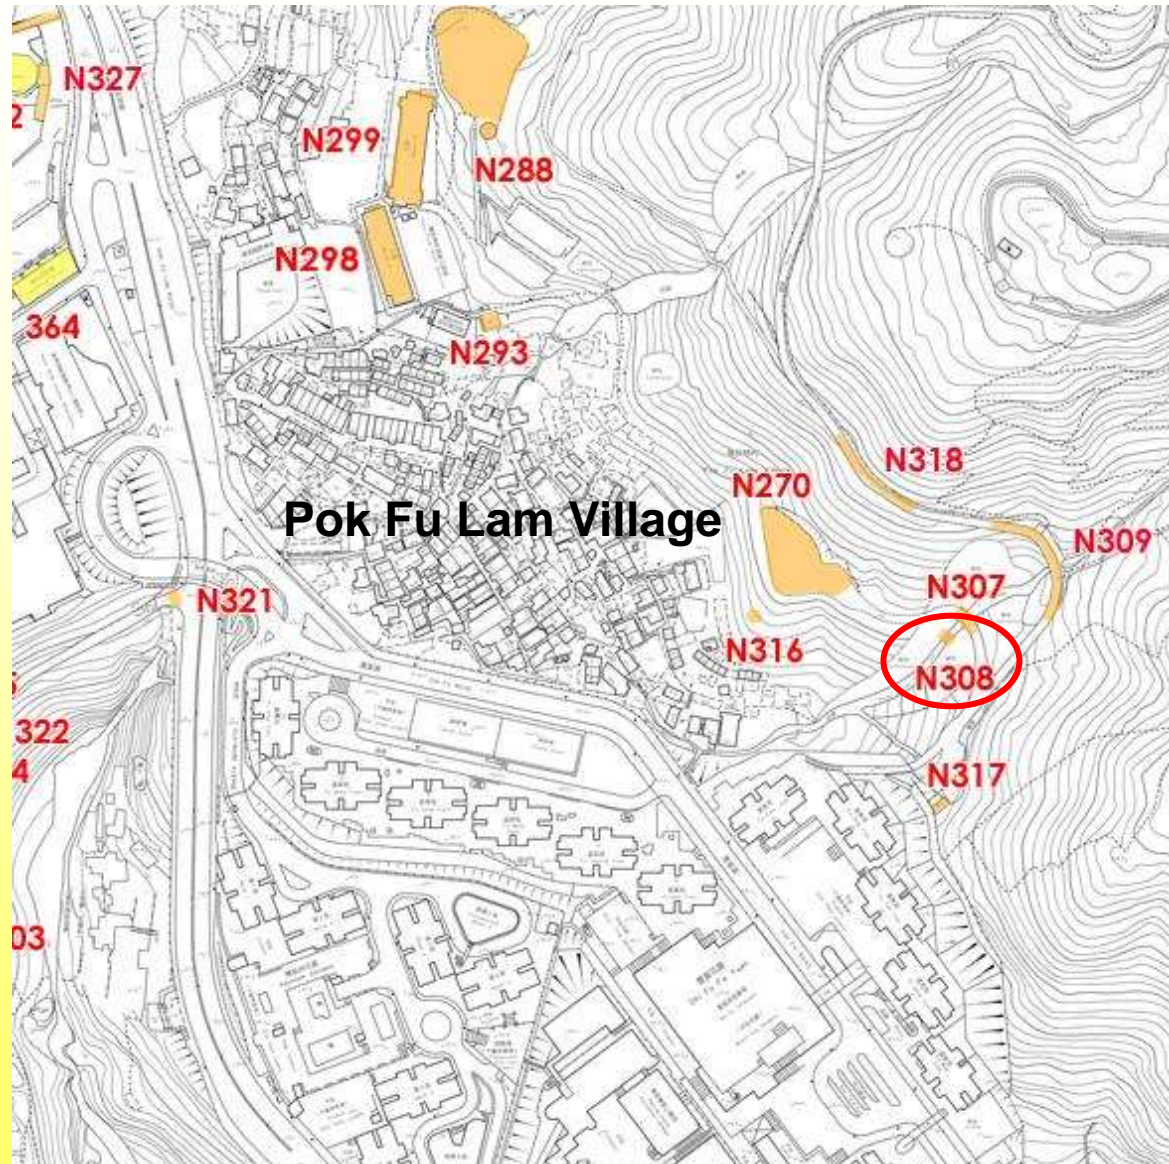

N305

香港薄扶林道舊牛奶公司豬舍
Old Dairy Farm, Piggeries, Pok Fu Lam Road, H.K.

N306

For identification of location only, not exact boundary

香港薄扶林道舊牛奶公司豬舍
Old Dairy Farm, Piggeries, Pok Fu Lam Road, H.K.

N306

香港薄扶林舊牛奶公司溪流橫道
Old Dairy Farm, Stream Crossings, Pok Fu Lam, H.K.

N307

For identification of location only, not exact boundary

香港薄扶林舊牛奶公司溪流橫道
Old Dairy Farm, Stream Crossings, Pok Fu Lam, H.K.

N307

香港薄扶林舊牛奶公司溪流橫道
Old Dairy Farm, Stream Crossings, Pok Fu Lam, H.K.

N307

香港薄扶林舊牛奶公司溪流橫道
Old Dairy Farm, Stream Crossings, Pok Fu Lam, H.K.

N308

For identification of location only, not exact boundary

香港薄扶林舊牛奶公司溪流橫道
Old Dairy Farm, Stream Crossings, Pok Fu Lam, H.K.

N308

香港薄扶林舊牛奶公司溪流橫道
Old Dairy Farm, Stream Crossings, Pok Fu Lam, H.K.

N309

- 11-SW-17A
- 11-SW-17B
- 11-SW-17C
- 11-SW-17D

For identification of location only, not exact boundary

香港薄扶林舊牛奶公司溪流橫道
Old Dairy Farm, Stream Crossings, Pok Fu Lam, H.K.

N309

香港薄扶林舊牛奶公司溪流橫道
Old Dairy Farm, Stream Crossings, Pok Fu Lam, H.K.

For identification of location only, not exact boundary